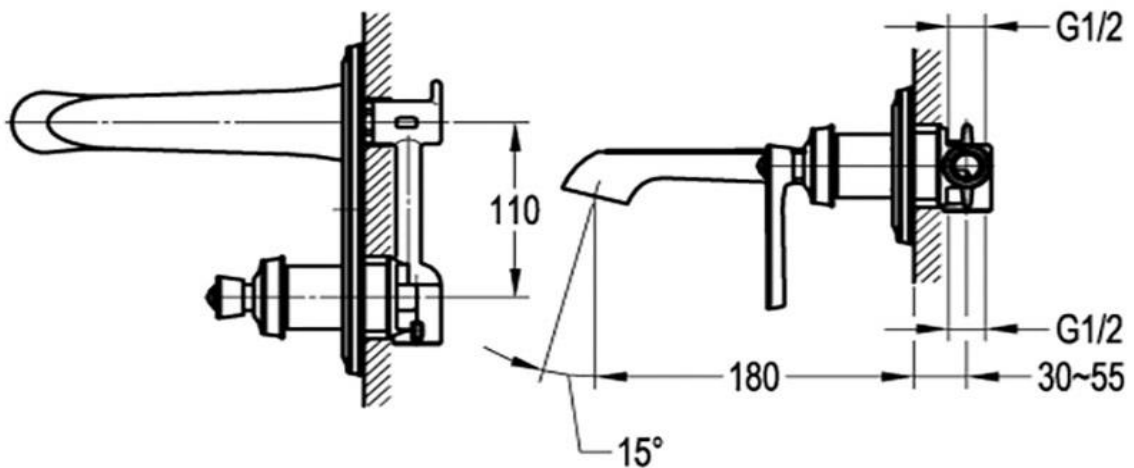

Wall Mounted Basin Mixer

FLOVA®

FWL8292

Liberty Wall Mounted Basin Mixer Oil Rubbed Bronze

Wall mounted basin mixer finished in oil rubbed bronze

180mm reach

Mains pressure only

Recommended working pressure 200 - 500kPa (balanced)

Sedal ceramic disc cartridge (Made in Spain)

CARE AND USE

Tapware

All finishes are smooth, abrasion resistant, corrosion resistant, fade-proof and easy to clean. All finishes are super hard wearing surfaces that won't chip, peel or tarnish with normal use. All surfaces should be regularly wiped clean with non scouring, neutral wash solutions.

LIMITED PRODUCT WARRANTIES

To be read in conjunction with and subject to all terms and conditions contained in the Waterware 'Producer Statement' available on-line (<http://www.waterware.co.nz/media-downloads>) From date of purchase, Waterware Services warrants products from the following categories to be free from manufacturing defect subject to exclusions (if applicable):

Category	Domestic Installations	Commercial Installations	Exclusions	Wells
Tapware | 10 year conditional warranty	5 years parts and labour, 6-10 years parts only	1 year parts and labour	Handshowers and Hoses	5 Star 5L/min