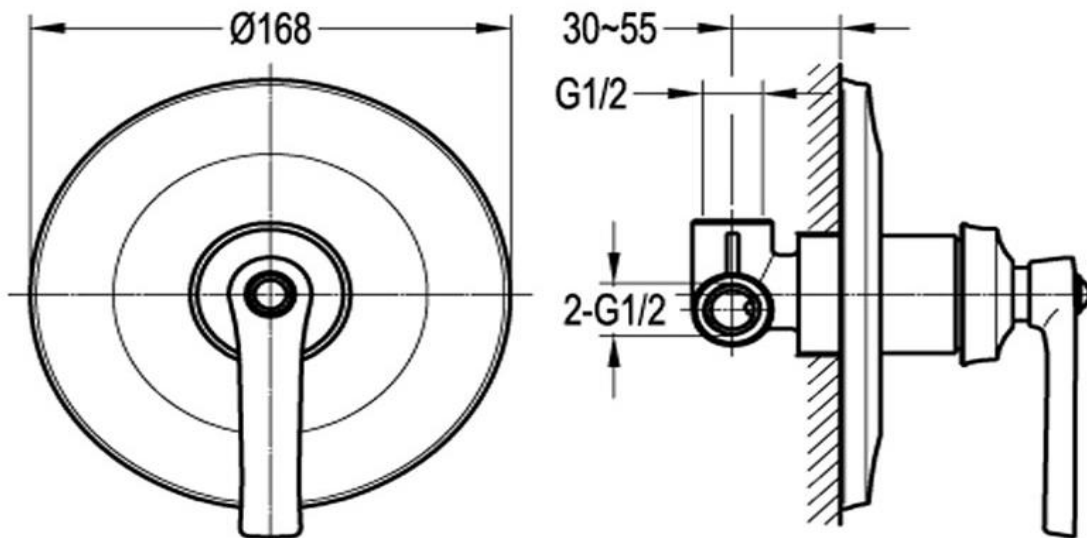

Shower/Bath Mixer

FLOVA®

FWL8303

Liberty Shower/Bath Mixer Oil Rubbed Bronze

Shower or bath mixer finished in oil rubbed bronze

Mains pressure only

Recommended working pressure 200 – 500kPa (balanced)

Sedal ceramic disc cartridge (Made in Spain)

CARE AND USE

Tapware

All finishes are smooth, abrasion resistant, corrosion resistant, fade-proof and easy to clean. All finishes are super hard wearing surfaces that won't chip, peel or tarnish with normal use. All surfaces should be regularly wiped clean with non scouring, neutral wash solutions.

LIMITED PRODUCT WARRANTIES

To be read in conjunction with and subject to all terms and conditions contained in the Waterware 'Producer Statement' available on-line (<http://www.waterware.co.nz/media-downloads>) From date of purchase, Waterware Services warrants products from the following categories to be free from manufacturing defect subject to exclusions (if applicable):

Category	Domestic Installations	Commercial Installations	Exclusions	Wels
Tapware | 10 year conditional warranty	5 years parts and labour, 6-10 years parts only	1 year parts and labour	Handshowers and Hoses	Not required