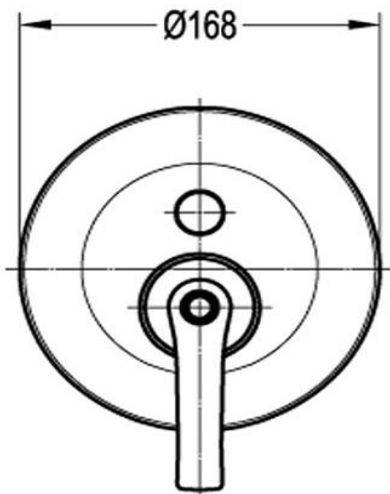

Shower Divert Mixer

FLOVA®

FWL8308

Liberty Shower Divert Mixer Oil Rubbed Bronze

Shower divert mixer finished in oil rubbed bronze

Mains pressure only

Recommended working pressure 200 – 500kPa (balanced)

Sedal ceramic disc cartridge (Made in Spain)