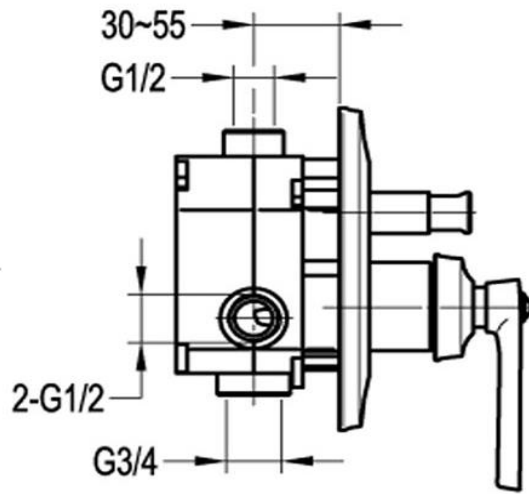

Shower Divert Mixer

FLOVA®

FWL8308

Liberty Shower Divert Mixer Oil Rubbed Bronze

Shower divert mixer finished in oil rubbed bronze

Mains pressure only

Recommended working pressure 200 – 500kPa (balanced)

Sedal ceramic disc cartridge (Made in Spain)