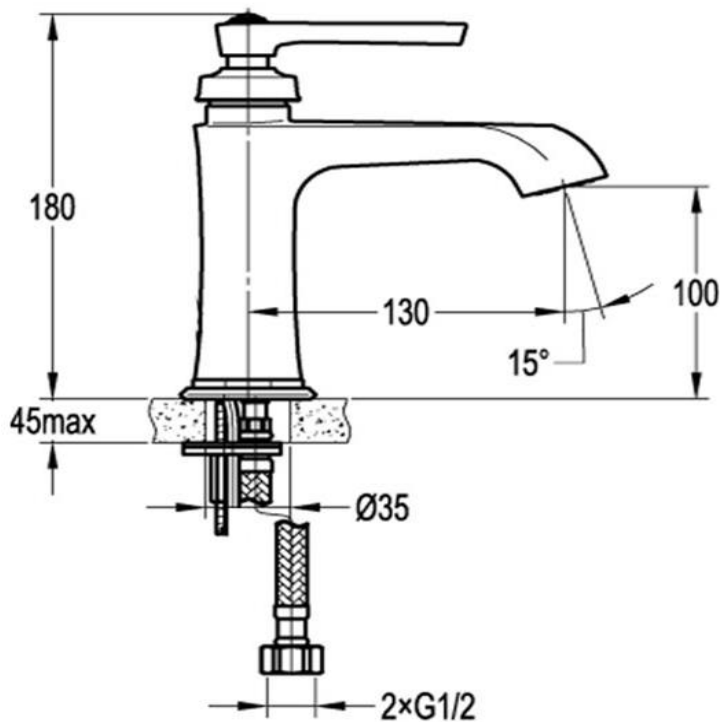

## Standard Basin Mixer

**FLOVA®**

FWL9809

Liberty Standard Basin Mixer Oil Rubbed Bronze

Standard height basin mixer finished in oil rubbed bronze

100mm aerator height x 130mm reach

Mains pressure only

Recommended working pressure 200 – 500kPa (balanced)

Sedal ceramic disc cartridge (Made in Spain)