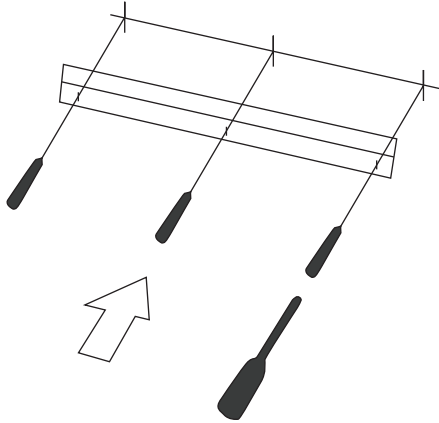

# Installation Instructions

1.

2.

3.

4.

5.

6.

7.

8.

9.

Size: D600mm

LED Light: 3328/12V/120pcs/M/20W/

————— 3000/4000/6000K

Lamp Length: 1.65M

Lm: 1600