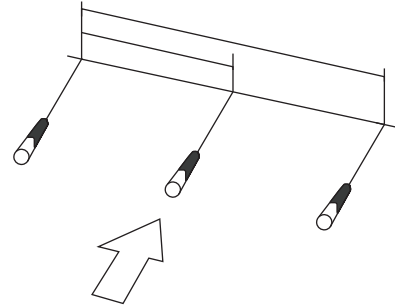

# Installation Instructions

1.

2.

3.

4.

5.

6.

7.

8.

9.

Size: D600mm

LED Light: 3328/12V/120pcs/M/20W/

————— 3000/4000/6000K

Lamp Length: 1.65M

Lm: 1600