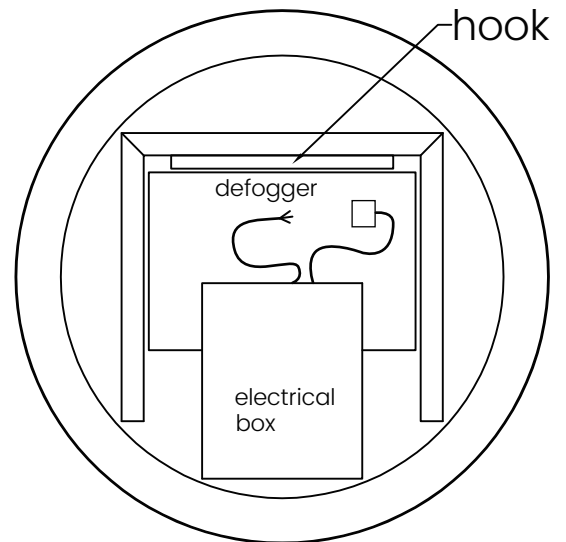

# Installation Instructions

1.

2.

3.

4.

5.

6.

7.

8.

9.

Size: D600mm

LED Light: 3328/12V/120pcs/M/20W/

————— 3000/4000/6000K

Lamp Length: 1.65M

Lm: 1600