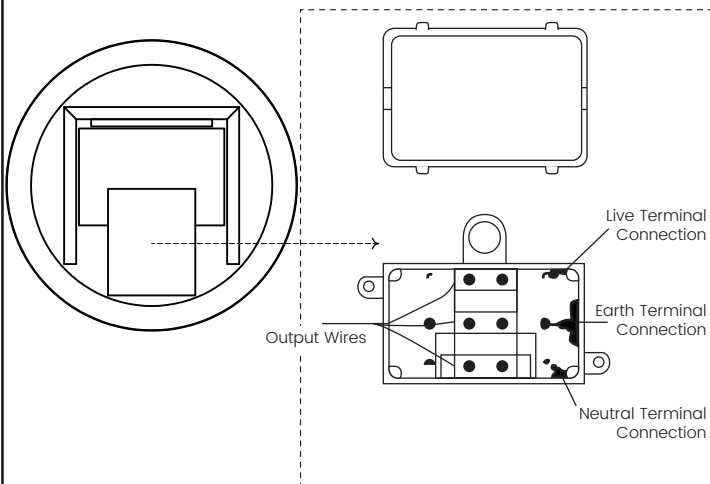

# Installation Instructions

1.

2.

3.

4.

5.

6.

7.

8.

9.

Size: D600mm

LED Light: 3328/12V/120pcs/M/20W/

————— 3000/4000/6000K

Lamp Length: 1.65M

Lm: 1600