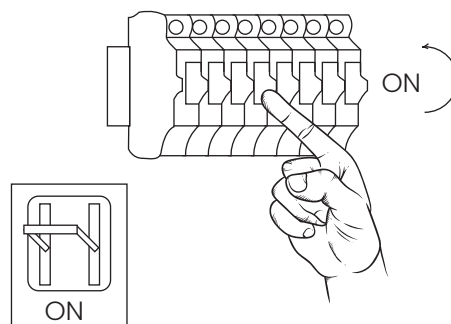

# Installation Instructions

1.

2.

3.

4.

5.

6.

7.

8.

9.

Size: D600mm

LED Light: 3328/12V/120pcs/M/20W/

————— 3000/4000/6000K

Lamp Length: 1.65M

Lm: 1600