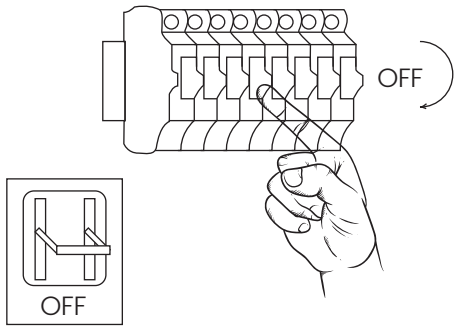

# Installation Instructions

1.

2.

3.

4.

5.

6.

7.

8.

9.

Size: D600mm

LED Light: 3328/12V/120pcs/M/20W/

————— 3000/4000/6000K

Lamp Length: 1.65M

Lm: 1600