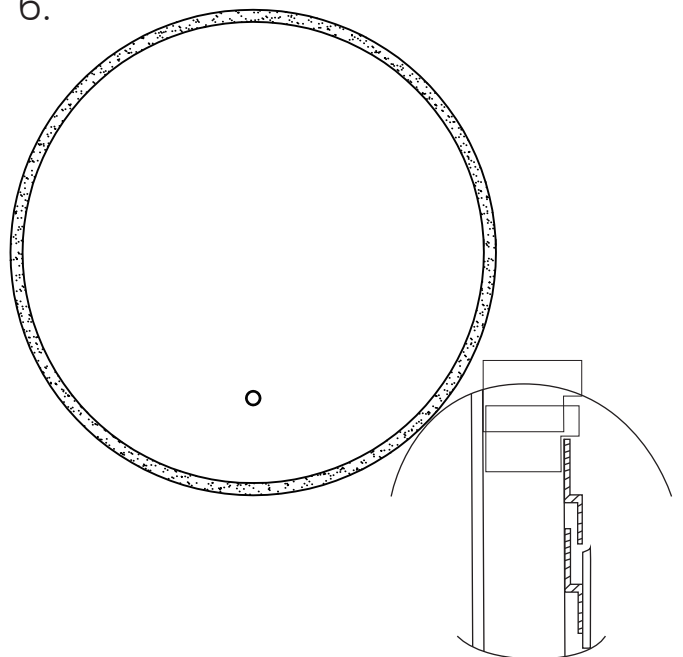

# Installation Instructions

1.

2.

3.

4.

5.

6.

7.

8.

9.

Size: D600mm

LED Light: 3328/12V/120pcs/M/20W/

————— 3000/4000/6000K

Lamp Length: 1.65M

Lm: 1600