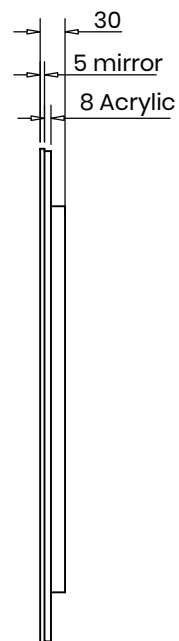

# Installation Instructions

1.

2.

3.

4.

5.

6.

7.

8.

9.

Size: D600mm

LED Light: 3328/12V/120pcs/M/20W/

————— 3000/4000/6000K

Lamp Length: 1.65M

Lm: 1600