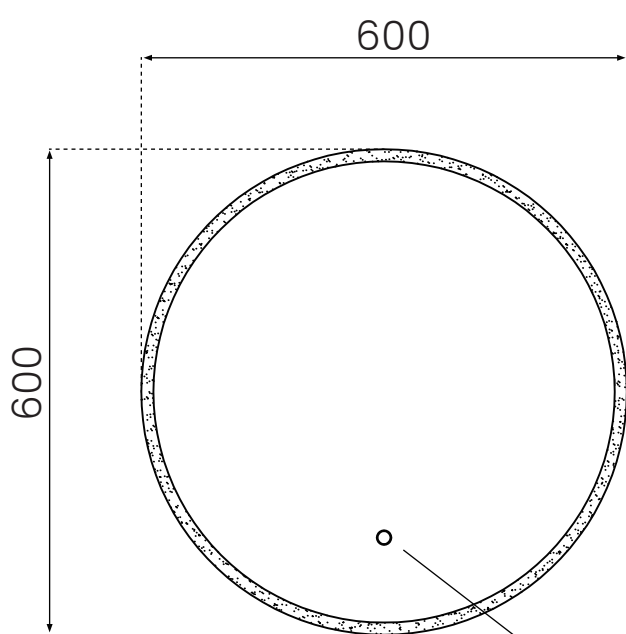

# Installation Instructions

1.

2.

3.

4.

5.

6.

7.

8.

9.

Size: D600mm

LED Light: 3328/12V/120pcs/M/20W/

————— 3000/4000/6000K

Lamp Length: 1.65M

Lm: 1600