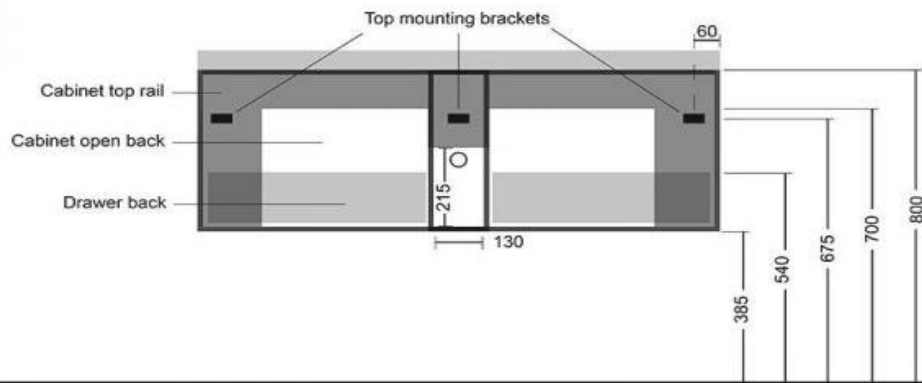

Kzoao 1200mm Single Basin Vanity

KZCS1200BE

Kzoao 1200mm Vanity Beech Wood Grain

1200mm beech wood grain deep drawer cabinet
 Wall hung double drawer cabinet with soft close drawers
 finished in a beech wood grain laminate finish over 'E-ZERO' low
 formaldehyde emitting MDF
 The internals of the cabinet is structured in a way to allow for a
 single basin top to be installed on it

Note: The vanity and top are sold separately, if you require both
 please ensure you add both to your cart

Rear View (KZCS1200)
1200mm wide x 470mm deep x 415mm high

CARE AND USE

Cabinets

Wood veneers, laminates or lacquered finishes should be regularly wiped clean with non scouring, neutral wash solutions. Never use an abrasive cleaner or petroleum based products.