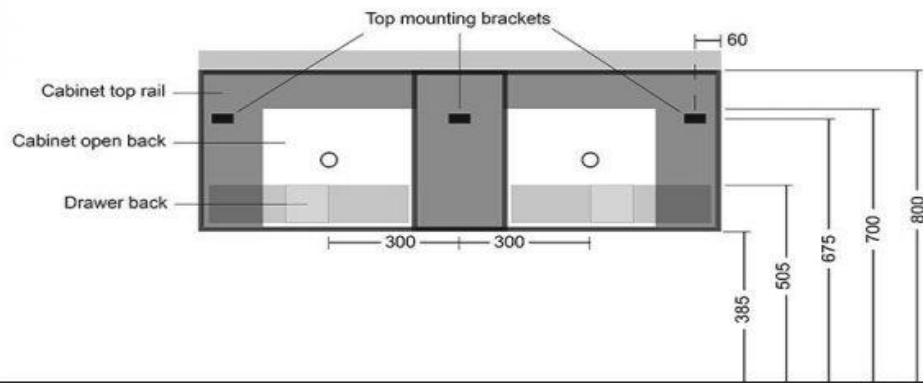

Kzoao 1200mm Dual Basin Vanity

KZCS1200BEDBL

Kzoao 1200mm Dual Basin Vanity Beech Wood Grain

1200mm beech wood grain deep drawer cabinet
 Wall hung double drawer cabinet with soft close drawers
 finished in a beech wood grain laminate finish over 'E-ZERO' low
 formaldehyde emitting MDF
 The internals of the cabinet is structured in a way to allow for a
 dual basin top to be installed on it

Note: The vanity and top are sold separately, if you require both
 please ensure you add both to your cart

Rear View (KZCS1200_DBL)
 1200mm wide x 470mm deep x 415mm high

CARE AND USE

Cabinets

Wood veneers, laminates or lacquered finishes should be regularly wiped clean with non scouring, neutral wash solutions. Never use an abrasive cleaner or petroleum based products.