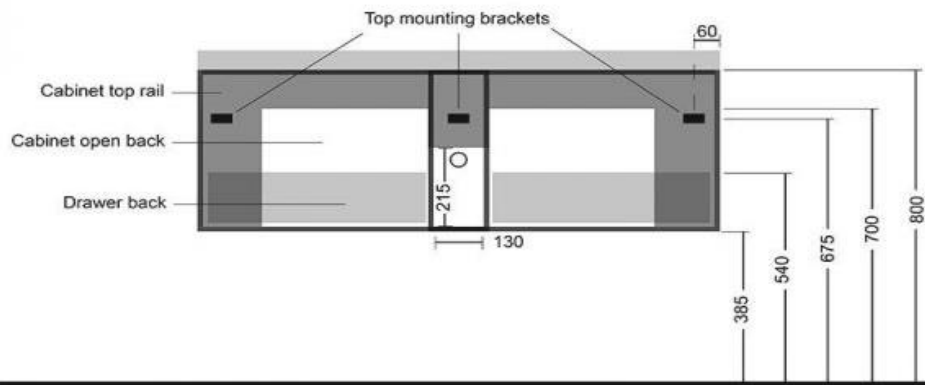

Kzoao 1200mm Single Basin Vanity

KZCS1200BL

Kzoao 1200mm Vanity Black Wood Grain

1200mm black wood grain deep drawer cabinet
 Wall hung double drawer cabinet with soft close drawers
 finished in a black wood grain laminate finish over 'E-ZERO' low
 formaldehyde emitting MDF
 The internals of the cabinet is structured in a way to allow for a
 single basin top to be installed on it

Note: The vanity and top are sold separately, if you require both
 please ensure you add both to your cart

Rear View (KZCS1200)
 1200mm wide x 470mm deep x 415mm high

CARE AND USE

Cabinets

Wood veneers, laminates or lacquered finishes should be regularly wiped clean with non scouring, neutral wash solutions. Never use an abrasive cleaner or petroleum based products.