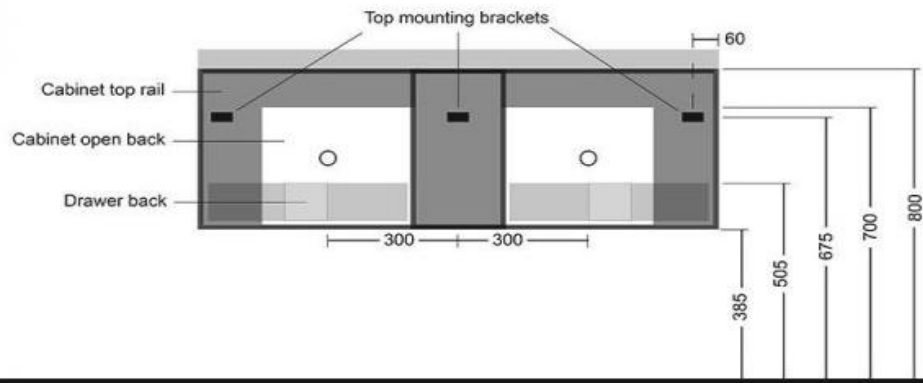

## Kzoao 1200mm Dual Basin Vanity

KZCS1200BLDBL

Kzoao 1200mm Dual Basin Vanity Black Wood Grain

1200mm black wood grain deep drawer cabinet  
 Wall hung double drawer cabinet with soft close drawers  
 finished in a black wood grain laminate finish over 'E-ZERO' low  
 formaldehyde emitting MDF  
 The internals of the cabinet is structured in a way to allow for a  
 dual basin top to be installed on it

Note: The vanity and top are sold separately, if you require both  
 please ensure you add both to your cart

**Rear View (KZCS1200\_DBL)**  
 1200mm wide x 470mm deep x 415mm high