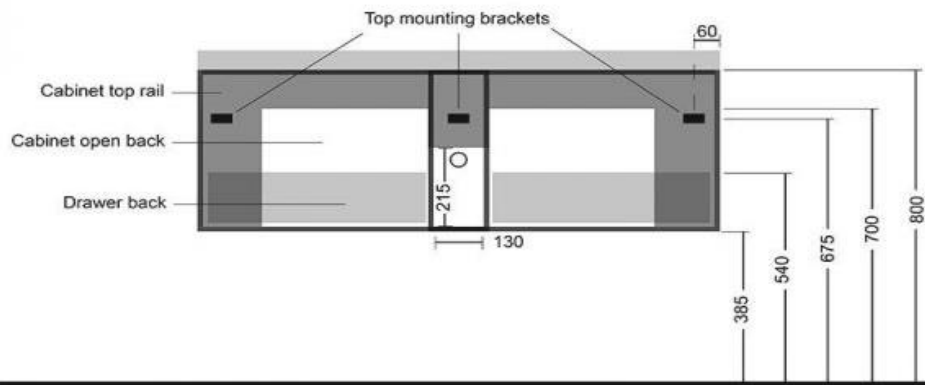

## Kzoao 1200mm Single Basin Vanity

KZCS1200WH

Kzoao 1200mm Vanity Gloss White

1200mm white lacquered deep drawer cabinet  
 Wall hung double drawer cabinet with soft close drawers  
 finished in a glossy white lacquered paint finish over 'E-ZERO'  
 low formaldehyde emitting MDF  
 The internals of the cabinet is structured in a way to allow for a  
 single basin top to be installed on it

Note: The vanity and top are sold separately, if you require both  
 please ensure you add both to your cart

**Rear View (KZCS1200)**  
 1200mm wide x 470mm deep x 415mm high