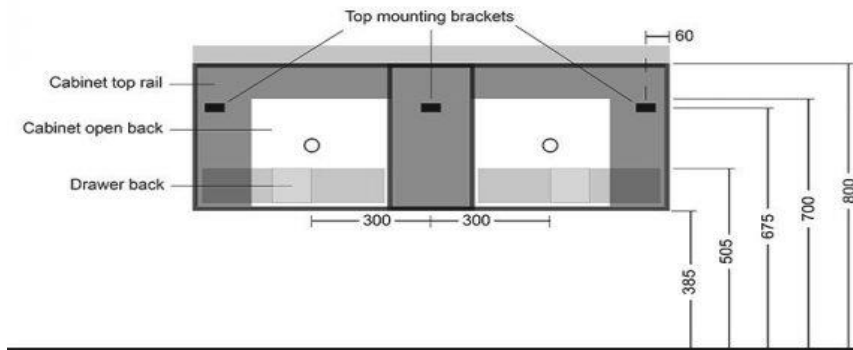

Kzoao 1200mm Dual Basin Vanity

KZCS1200WHDBL

Kzoao 1200mm Dual Basin Vanity Gloss White

1200mm white lacquered deep drawer cabinet
 Wall hung double drawer cabinet with soft close drawers
 finished in a gloss white lacquered finish over 'E-ZERO' low
 formaldehyde emitting MDF

The internals of the cabinet is structured in a way to allow for a
 dual basin top to be installed on it

Note: The vanity and top are sold separately, if you require both
 please ensure you add both to your cart

Rear View (KZCS1200_DBL)
 1200mm wide x 470mm deep x 415mm high

CARE AND USE

Cabinets

Wood veneers, laminates or lacquered finishes should be regularly wiped clean with non scouring, neutral wash solutions. Never use an abrasive cleaner or petroleum based products.