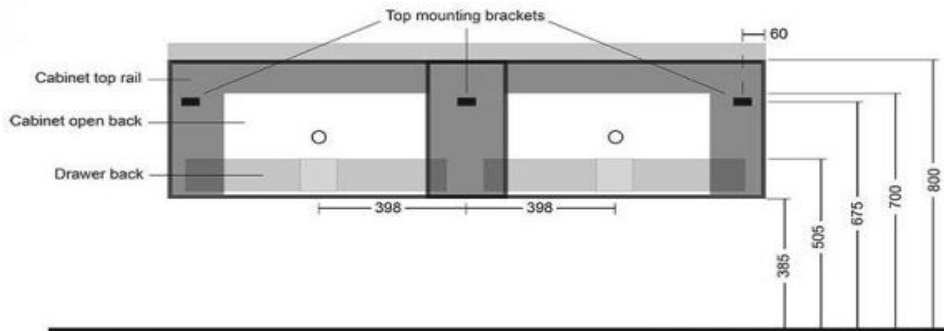

## Kzoao 1600mm Vanity

KZCS1600BE

Kzoao 1600mm Vanity Beech Wood Grain

1600mm beech wood grain deep drawer cabinet  
 Wall hung cabinet with double soft close drawers finished in a beech wood grain laminate finish over 'E-ZERO' low formaldehyde emitting MDF

Note: The vanity and top are sold separately, if you require both please ensure you add both to your cart

**Rear View (KZCS1600\_)**  
 1600mm wide x 470mm deep x 415mm high