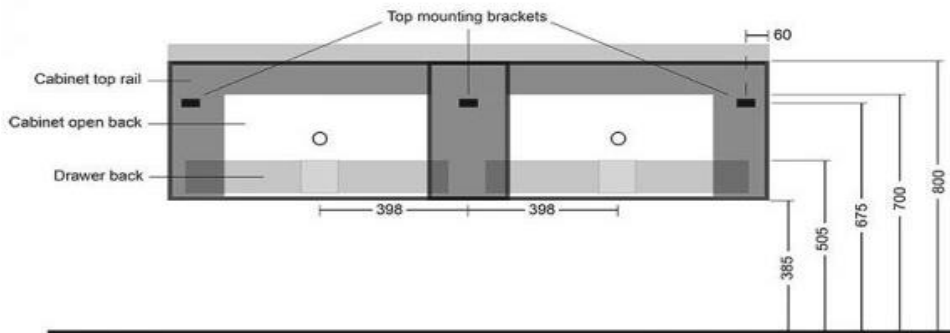

Kzoao 1600mm Vanity

KZCS1600WH

Kzoao 1600mm Vanity Gloss White

1600mm white lacquered deep drawer cabinet
 Wall hung double drawer cabinet with soft close drawers
 finished in a glossy white lacquered paint finish over 'E-ZERO'
 low formaldehyde emitting MDF

Note: The vanity and top are sold separately, if you require both
 please ensure you add both to your cart

Rear View (KZCS1600_)
1600mm wide x 470mm deep x 415mm high

CARE AND USE

Cabinets

Wood veneers, laminates or lacquered finishes should be regularly wiped clean with non scouring, neutral wash solutions. Never use an abrasive cleaner or petroleum based products.