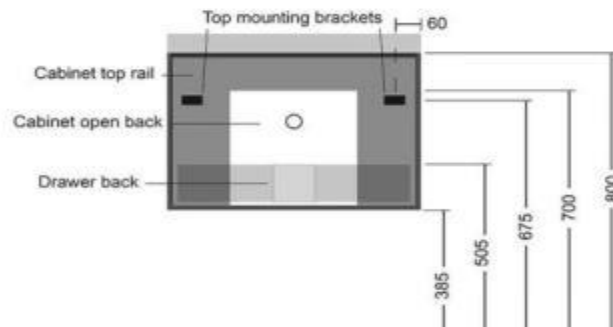

Kzoao 600mm Vanity

KZCS600BE

Kzoao 600mm Vanity Beech Wood Grain

600mm beech wood grain deep drawer cabinet
 Wall hung cabinet with soft close drawers finished in a beech wood grain laminate finish over 'E-ZERO' low formaldehyde emitting MDF

Note: The vanity and top are sold separately, if you require both please ensure you add both to your cart

Rear View (KZCS600)
 600mm wide x 470mm deep x 415mm high

CARE AND USE

Cabinets

Wood veneers, laminates or lacquered finishes should be regularly wiped clean with non scouring, neutral wash solutions. Never use an abrasive cleaner or petroleum based products.