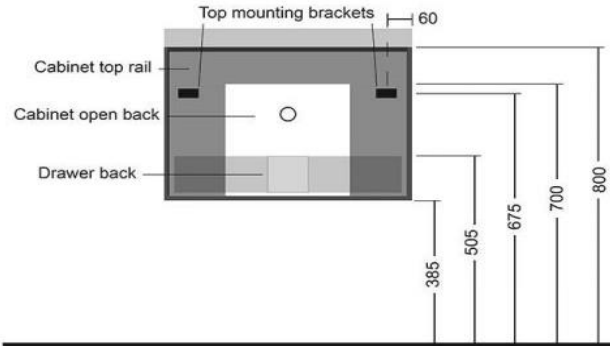

## Kzoao 600mm Vanity

KZCS600BL

Kzoao 600mm Vanity Black Wood Grain

600mm black wood grain deep drawer cabinet  
 Wall hung cabinet with soft close drawers finished in a black wood grain laminate finish over 'E-ZERO' low formaldehyde emitting MDF

Note: The vanity and top are sold separately, if you require both please ensure you add both to your cart

Rear View (KZCS600)  
 600mm wide x 470mm deep x 415mm high