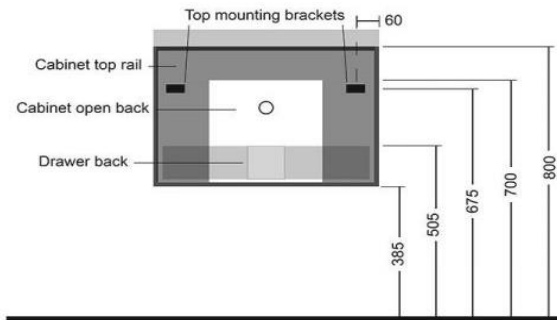

Kzoao 600mm Vanity

KZCS600WH

Kzoao 600mm Vanity Gloss White

600mm white lacquered deep drawer cabinet
 Wall hung cabinet with soft close drawers finished in a glossy white lacquered paint finish over 'E-ZERO' low formaldehyde emitting MDF

Note: The vanity and top are sold separately, if you require both please ensure you add both to your cart

Rear View (KZCS600)
 600mm wide x 470mm deep x 415mm high

CARE AND USE

Cabinets

Wood veneers, laminates or lacquered finishes should be regularly wiped clean with non scouring, neutral wash solutions. Never use an abrasive cleaner or petroleum based products.