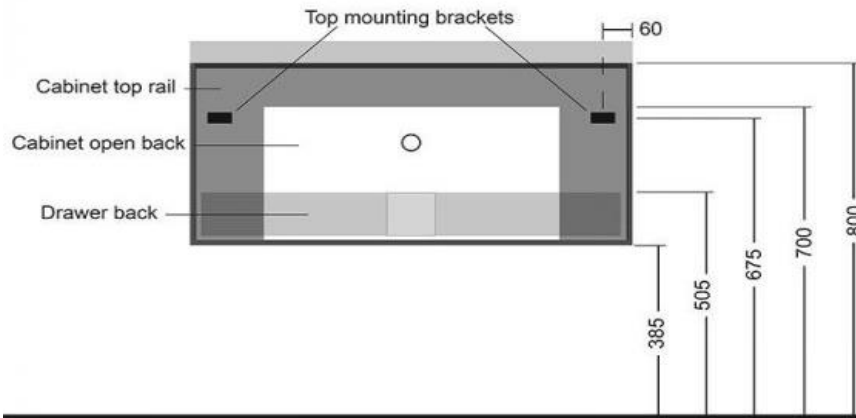

Kzoao 900mm Vanity

KZCS900BL

Kzoao 900mm Vanity Black Wood Grain

900mm black wood grain deep drawer cabinet
 Wall hung cabinet with soft close drawers finished in a black wood grain laminate finish over 'E-ZERO' low formaldehyde emitting MDF

Note: The vanity and top are sold separately, if you require both please ensure you add both to your cart

Rear View (KZCS900)
 900mm wide x 470mm deep x 415mm high

CARE AND USE

Cabinets

Wood veneers, laminates or lacquered finishes should be regularly wiped clean with non scouring, neutral wash solutions. Never use an abrasive cleaner or petroleum based products.