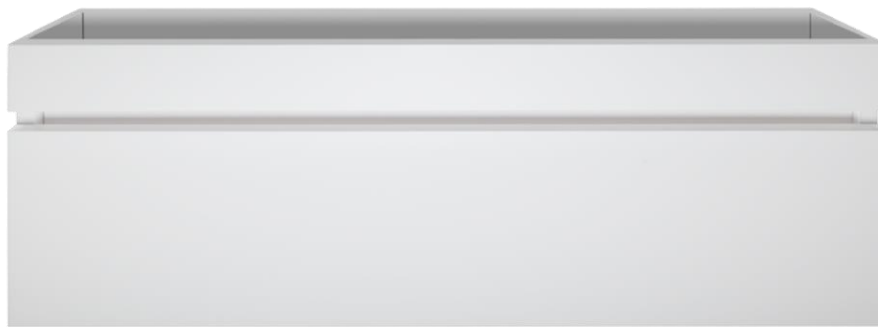

Kzoao 900mm Vanity

KZCS900WH

Kzoao 900mm Vanity Gloss White

900mm white lacquered deep drawer cabinet
 Wall hung cabinet with soft close drawers finished in a glossy white lacquered paint finish over 'E-ZERO' low formaldehyde emitting MDF

Note: The vanity and top are sold separately, if you require both please ensure you add both to your cart

Rear View (KZCS900)
 900mm wide x 470mm deep x 415mm high

CARE AND USE

Cabinets

Wood veneers, laminates or lacquered finishes should be regularly wiped clean with non scouring, neutral wash solutions. Never use an abrasive cleaner or petroleum based products.