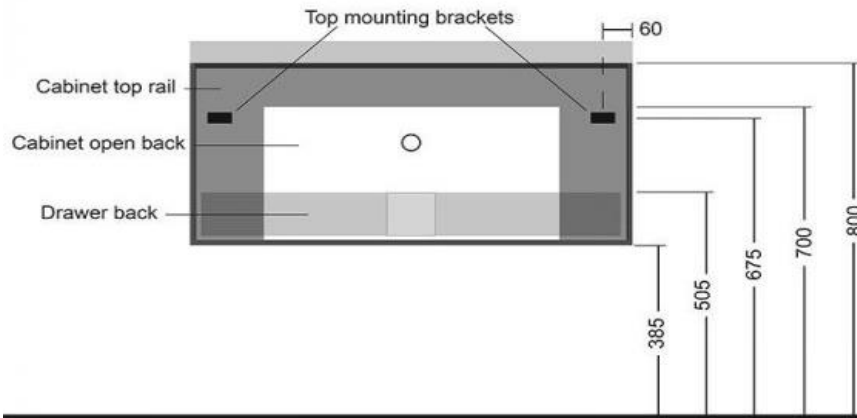

Kzoao 900mm Vanity

KZCS900WH

Kzoao 900mm Vanity Gloss White

900mm white lacquered deep drawer cabinet
 Wall hung cabinet with soft close drawers finished in a glossy white lacquered paint finish over 'E-ZERO' low formaldehyde emitting MDF

Note: The vanity and top are sold separately, if you require both please ensure you add both to your cart

Rear View (KZCS900)
 900mm wide x 470mm deep x 415mm high

CARE AND USE

Cabinets

Wood veneers, laminates or lacquered finishes should be regularly wiped clean with non scouring, neutral wash solutions. Never use an abrasive cleaner or petroleum based products.