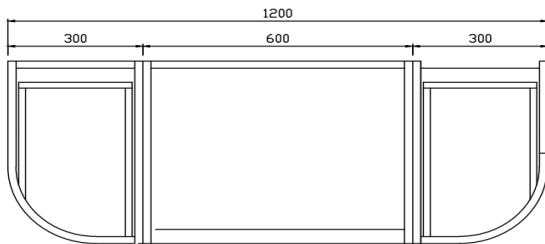

# England Freestanding Vanity

KZENG1200GY

Kzoao 1200mm Grey England Freestanding Vanity

- 1200mm grey cabinet and single bowl 'England' top
- Freestanding cabinet with soft close drawers finished in a matte grey lacquered paint finish over 'E-ZERO' low formaldehyde emitting MDF
- Matte white finish on the stone resin slab top with integrated overflow protection
- Slab tops do not come pre-drilled
- Chrome drawer pulls