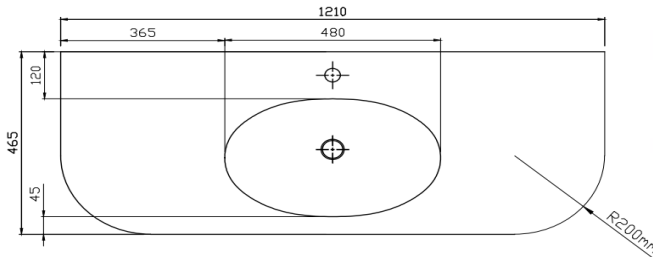

# England Freestanding Vanity

KZENG1200GY

Kzoao 1200mm Grey England Freestanding Vanity

- 1200mm grey cabinet and single bowl 'England' top
- Freestanding cabinet with soft close drawers finished in a matte grey lacquered paint finish over 'E-ZERO' low formaldehyde emitting MDF
- Matte white finish on the stone resin slab top with integrated overflow protection
- Slab tops do not come pre-drilled
- Chrome drawer pulls