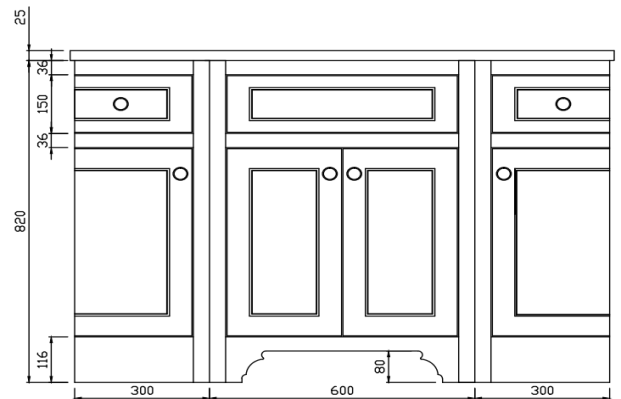

# England Freestanding Vanity

KZENG1200GY

Kzoao 1200mm Grey England Freestanding Vanity

- 1200mm grey cabinet and single bowl 'England' top
- Freestanding cabinet with soft close drawers finished in a matte grey lacquered paint finish over 'E-ZERO' low formaldehyde emitting MDF
- Matte white finish on the stone resin slab top with integrated overflow protection
- Slab tops do not come pre-drilled
- Chrome drawer pulls