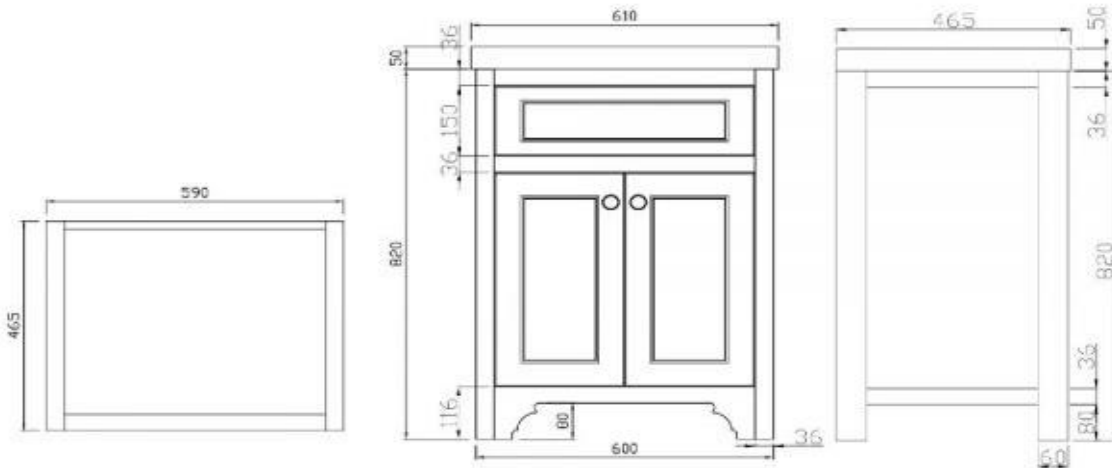

England Freestanding Vanity

KZENG600GY

Kzoao 600mm Grey England Freestanding Vanity

600mm grey cabinet and single bowl 'England' top
 Freestanding cabinet with soft close drawers finished in a matte grey lacquered paint finish over 'E-ZERO' low formaldehyde emitting MDF
 Matte white finish on the stone resin slab top with integrated overflow protection
 Slab tops do not come pre-drilled
 Chrome drawer pulls