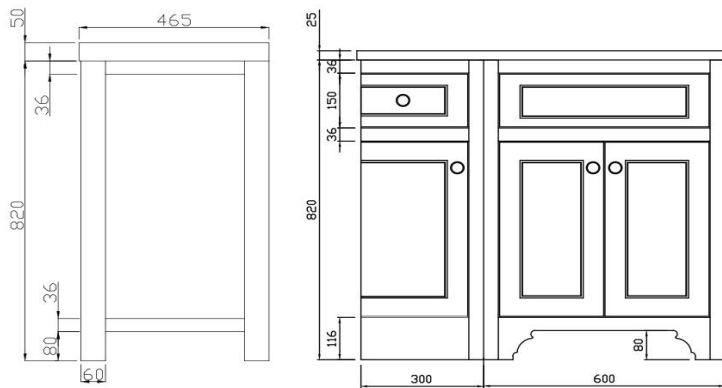

England Freestanding Right vanity

KZENG900RGY

Kzoao 900mm Grey England Freestanding Vanity (right)

900mm grey cabinet (left) and single bowl 'England' top
Freestanding cabinet with soft close drawers finished in a matte grey lacquered paint finish over 'E-ZERO' low formaldehyde emitting MDF

'Right' is referring to the 90 degree corner being on the right hand side of the vanity. The 'curved' side of the vanity is therefore on the left hand side

Matte white finish on the stone resin slab top with integrated overflow protection

Slab tops do not come pre-drilled

Chrome drawer pulls

CARE AND USE

Cabinets

Wood veneers, laminates or lacquered finishes should be regularly wiped clean with non scouring, neutral wash solutions. Never use an abrasive cleaner or petroleum based products.

LIMITED PRODUCT WARRANTIES

To be read in conjunction with and subject to all terms and conditions contained in the Waterware 'Producer Statement' available on-line (<http://www.waterware.co.nz/media-downloads>) From date of purchase, Waterware Services warrants products from the following categories to be free from manufacturing defect subject to exclusions (if applicable):

Category	Domestic Installations	Commercial Installations	Exclusions	Wels
Vanity Cabinets & furniture	5 years parts and labour	1 years parts and labour	None	Not required