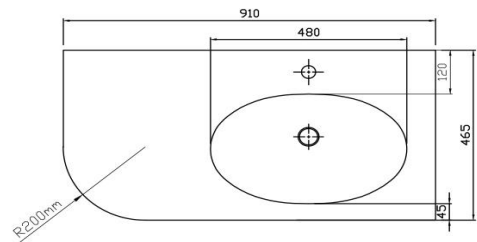

England Freestanding Right vanity

KZENG900RGY

Kzoao 900mm Grey England Freestanding Vanity (right)

900mm grey cabinet (left) and single bowl 'England' top
Freestanding cabinet with soft close drawers finished in a matte grey lacquered paint finish over 'E-ZERO' low formaldehyde emitting MDF

'Right' is referring to the 90 degree corner being on the right hand side of the vanity. The 'curved' side of the vanity is therefore on the left hand side

Matte white finish on the stone resin slab top with integrated overflow protection

Slab tops do not come pre-drilled

Chrome drawer pulls

CARE AND USE

Cabinets

Wood veneers, laminates or lacquered finishes should be regularly wiped clean with non scouring, neutral wash solutions. Never use an abrasive cleaner or petroleum based products.

LIMITED PRODUCT WARRANTIES

To be read in conjunction with and subject to all terms and conditions contained in the Waterware 'Producer Statement' available on-line (<http://www.waterware.co.nz/media-downloads>) From date of purchase, Waterware Services warrants products from the following categories to be free from manufacturing defect subject to exclusions (if applicable):

Category	Domestic Installations	Commercial Installations	Exclusions	Wels
Vanity Cabinets & furniture	5 years parts and labour	1 years parts and labour	None	Not required