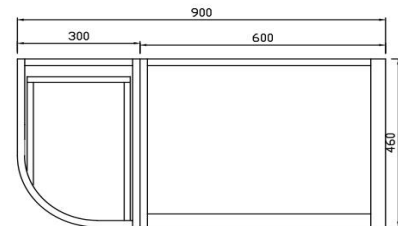

England Freestanding Right vanity

KZENG900RGY

Kzoao 900mm Grey England Freestanding Vanity (right)

900mm grey cabinet (left) and single bowl 'England' top
Freestanding cabinet with soft close drawers finished in a matte grey lacquered paint finish over 'E-ZERO' low formaldehyde emitting MDF

'Right' is referring to the 90 degree corner being on the right hand side of the vanity. The 'curved' side of the vanity is therefore on the left hand side

Matte white finish on the stone resin slab top with integrated overflow protection

Slab tops do not come pre-drilled

Chrome drawer pulls

CARE AND USE

Cabinets

Wood veneers, laminates or lacquered finishes should be regularly wiped clean with non scouring, neutral wash solutions. Never use an abrasive cleaner or petroleum based products.

LIMITED PRODUCT WARRANTIES

To be read in conjunction with and subject to all terms and conditions contained in the Waterware 'Producer Statement' available on-line (<http://www.waterware.co.nz/media-downloads>) From date of purchase, Waterware Services warrants products from the following categories to be free from manufacturing defect subject to exclusions (if applicable):

Category	Domestic Installations	Commercial Installations	Exclusions	Wels
Vanity Cabinets & furniture	5 years parts and labour	1 years parts and labour	None	Not required