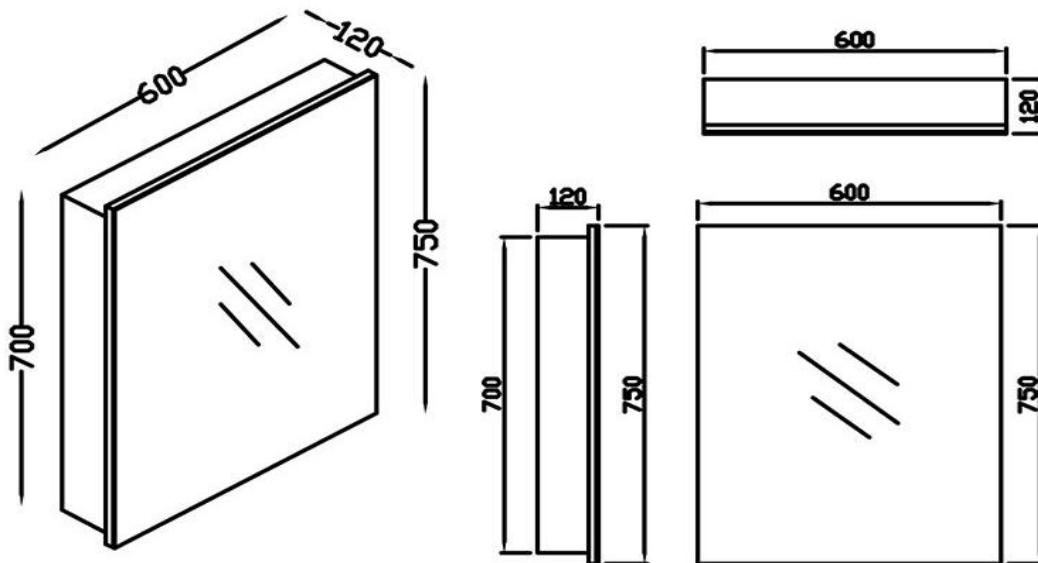

Kzoao 600mm Mirror Cabinet

KZMG600WH

Kzoao 600mm Mirror Cabinet Gloss White

600mm wide x 120mm deep x 700mm high

Dual row of glass shelves behind the door
Designed to be mounted onto the wall, can be recessed into the wall but confirm with tiler and/or builder first
Soft close, quick release hinges to assist with the cabinets installation

Glossy white painted finish over E-ZERO MDF (a low formaldehyde emitting MDF product of less than 0.5mg/L).

CARE AND USE

Mirrors

For best results use a moistened microfibre cloth to remove dry dirt or grime, followed by cleaning with a dry microfibre cloth. Avoid using alkaline (ammonia) or acid (vinegar) based products you not only risk damaging the silvered backing of the mirror, but also tend to leave behind streaks and smears.

LIMITED PRODUCT WARRANTIES

To be read in conjunction with and subject to all terms and conditions contained in the Waterware 'Producer Statement' available on-line (<http://www.waterware.co.nz/media-downloads>) From date of purchase, Waterware Services warrants products from the following categories to be free from manufacturing defect subject to exclusions (if applicable):

Category	Domestic Installations	Commercial Installations	Exclusions	Wels
Vanity Cabinets & furniture	5 years parts and labour	1 years parts and labour	None	Not required