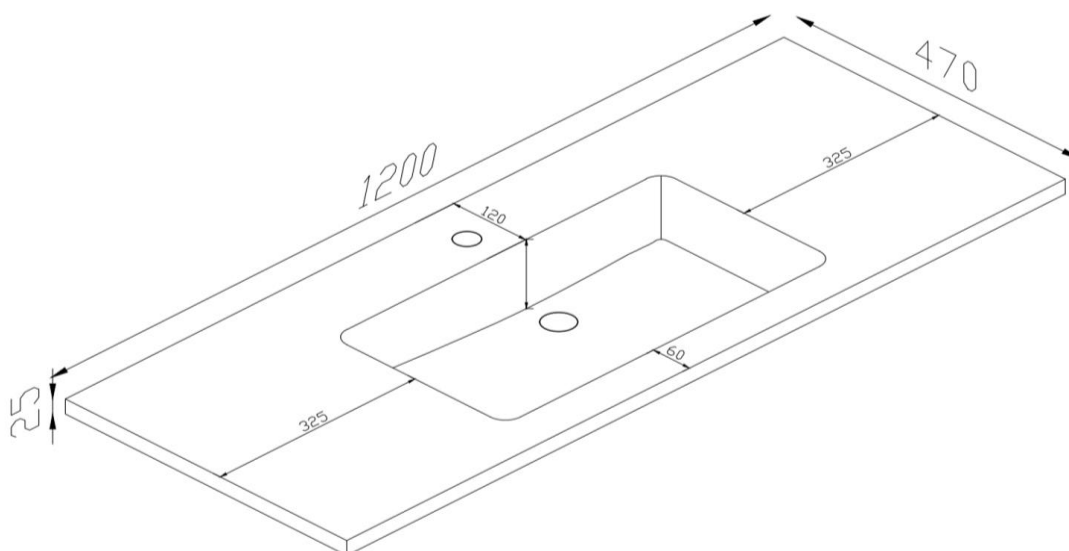

Kzoao 1200mm Lexus Top

**KZTL1200A**

Kzoao 1200mm Lexus Top Matte White

Kzoao Lexus stone resin single basin top
Undrilled so can be installed with deck mounted or wall
mounted tapware

In a honed matte white finish

1200 x 470 x 25mm

100mm basin depth

Made from a solid homogeneous composite material which is
dimensionally accurate, inert, non toxic, durable and repairable.

**CARE AND USE****Matte Stone Resin Basins and Baths**