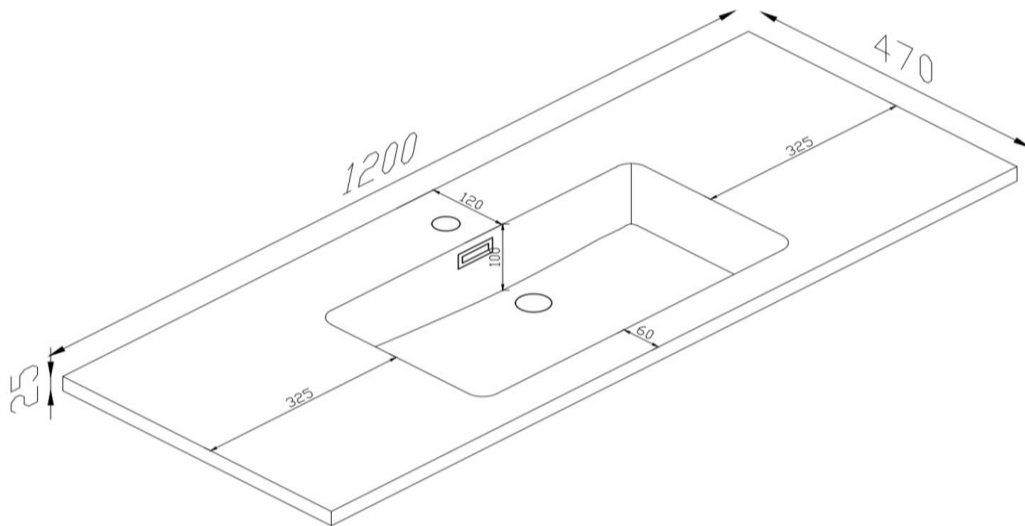

Kzoao 1200mm Lexus Top

KZTL1200A

Kzoao 1200mm Lexus Top Matte White

Kzoao Lexus stone resin single basin top
 Undrilled so can be installed with deck mounted or wall mounted tapware
 In a honed matte white finish
 1200 x 470 x 25mm
 100mm basin depth
 Made from a solid homogeneous composite material which is dimensionally accurate, inert, non toxic, durable and repairable.