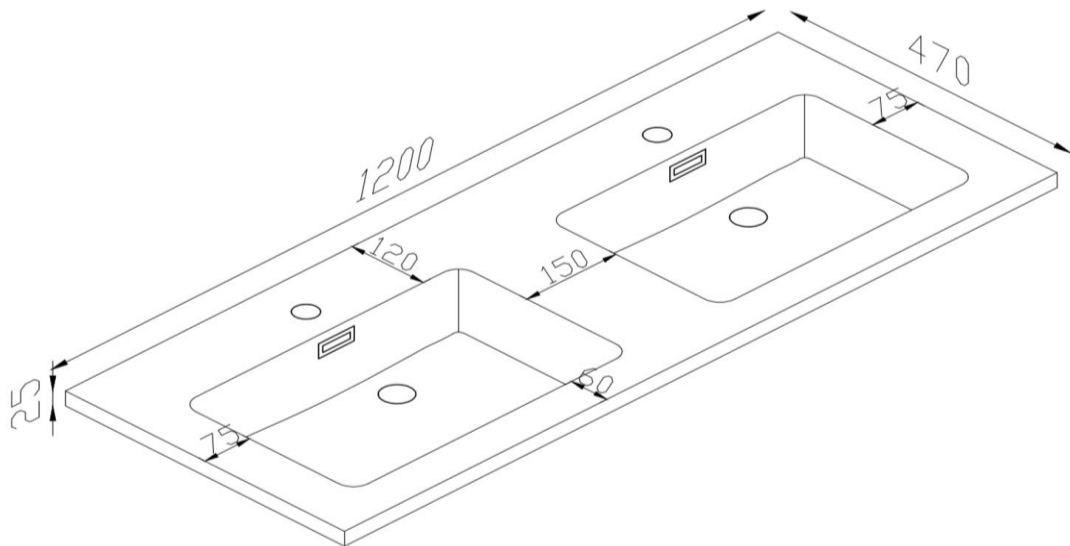

Kzoao 1200mm Honed Dual Bowl Lexus Top

KZTL1200DA

Kzoao 1200mm Honed Dual Bowl Lexus Top Matte White

Kzoao Lexus stone resin dual basin top
 Undrilled so can be installed with deck mounted or wall mounted tapware
 In a honed matte white finish
 1200 x 470 x 25mm
 100mm basin depth
 Made from a solid homogeneous composite material which is dimensionally accurate, inert, non toxic, durable and repairable.