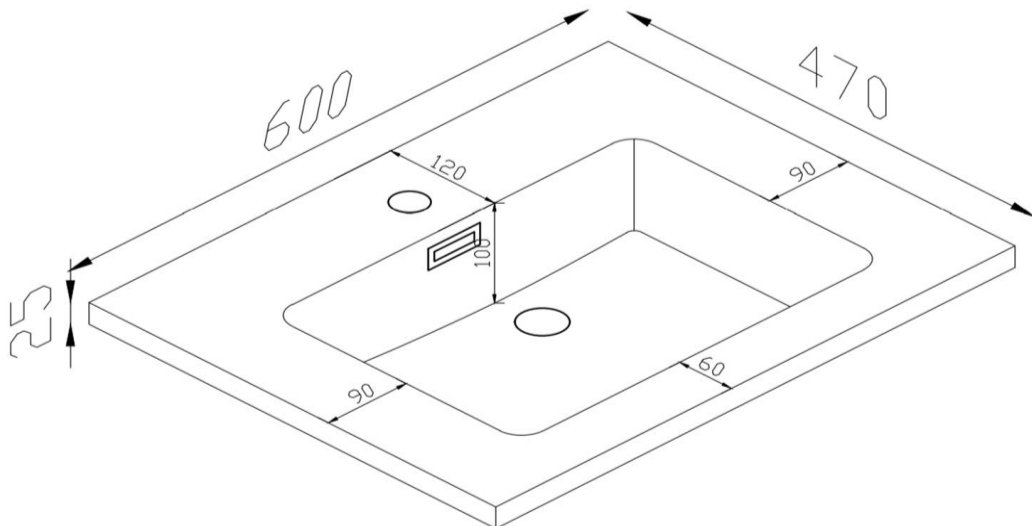

## Kzoao 600mm Honed Lexus Top

KZTL600A

Kzoao 600mm Honed Lexus Top Matte White

Kzoao Lexus stone resin single basin top

Undrilled so can be installed with deck mounted or wall mounted tapware

In honed matte white finish

600 x 470 x 25mm

100mm basin depth

Made from a solid homogeneous composite material which is dimensionally accurate, inert, non toxic, durable and repairable.