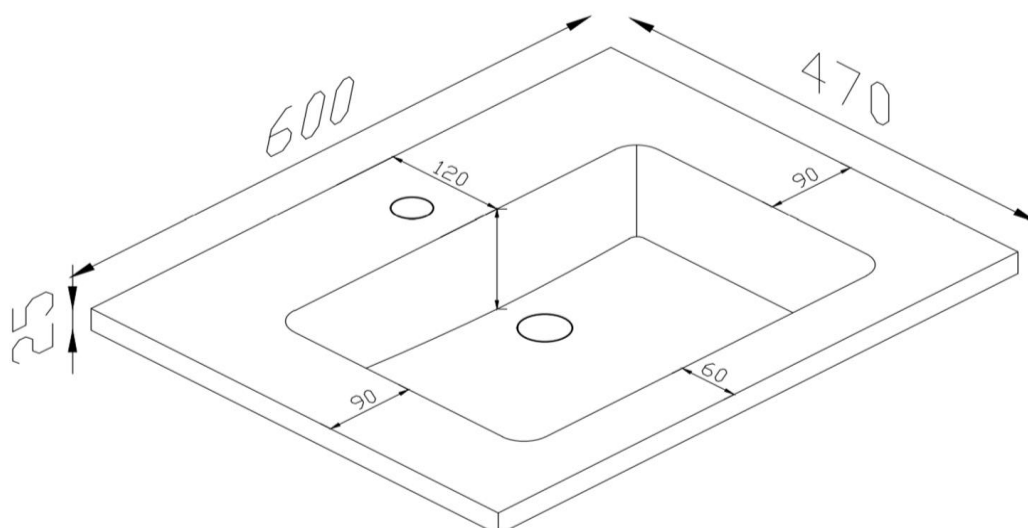

Kzoao 600mm Honed Lexus Top

**KZTL600A**

Kzoao 600mm Honed Lexus Top Matte White

Kzoao Lexus stone resin single basin top

Undrilled so can be installed with deck mounted or wall mounted tapware

In honed matte white finish

600 x 470 x 25mm

100mm basin depth

Made from a solid homogeneous composite material which is dimensionally accurate, inert, non toxic, durable and repairable.

**CARE AND USE****Matte Stone Resin Basins and Baths**