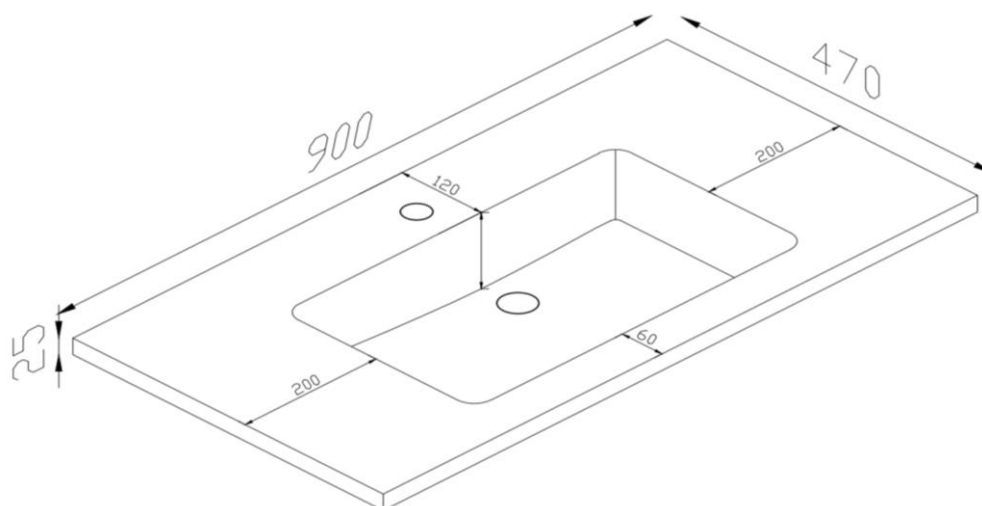

### KZTL900A

Kzoao 900mm Honed Lexus Top Matte White

Kzoao Lexus stone resin single basin top  
Undrilled so can be installed with deck mounted or wall mounted tapware

In a honed matte white finish

900mm wide x 470mm deep x 25mm thick

100mm basin depth

Made from a solid homogeneous composite material which is dimensionally accurate, inert, non toxic, durable and repairable.