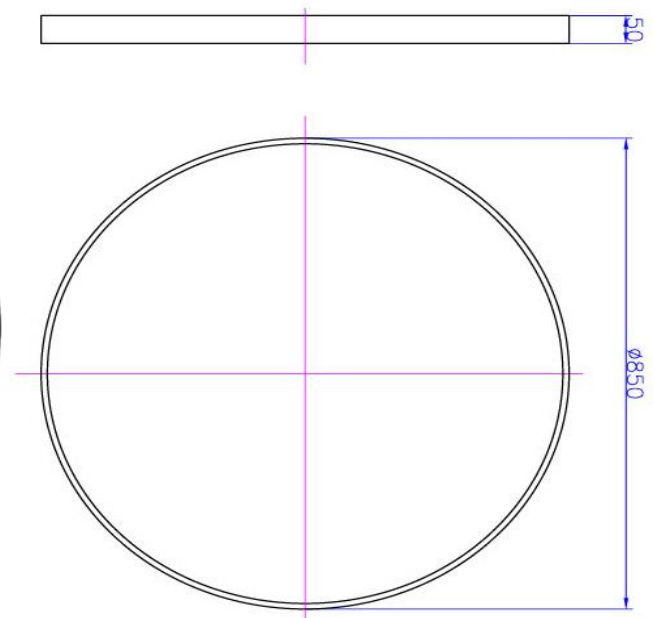

## 850mm Round Mirror

WD2939MBL

iStone 850mm Round Mirror Matte Black

iStone round mirror in a matte black frame

The frame is made from solid surface engineered stone  
850mm diameter