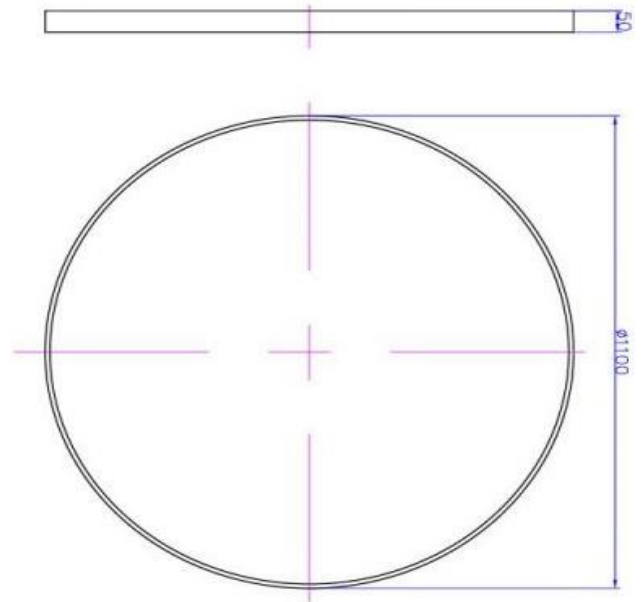

1100mm Round Mirror

WD2940MW

iStone 1100mm Round Mirror Matte White

iStone round mirror in a matte white frame

The frame is made from solid surface engineered stone
1100mm diameter

CARE AND USE

Mirrors

For best results use a moistened microfibre cloth to remove dry dirt or grime, followed by cleaning with a dry microfibre cloth. Avoid using alkaline (ammonia) or acid (vinegar) based products you not only risk damaging the silvered backing of the mirror, but also tend to leave behind streaks and smears.