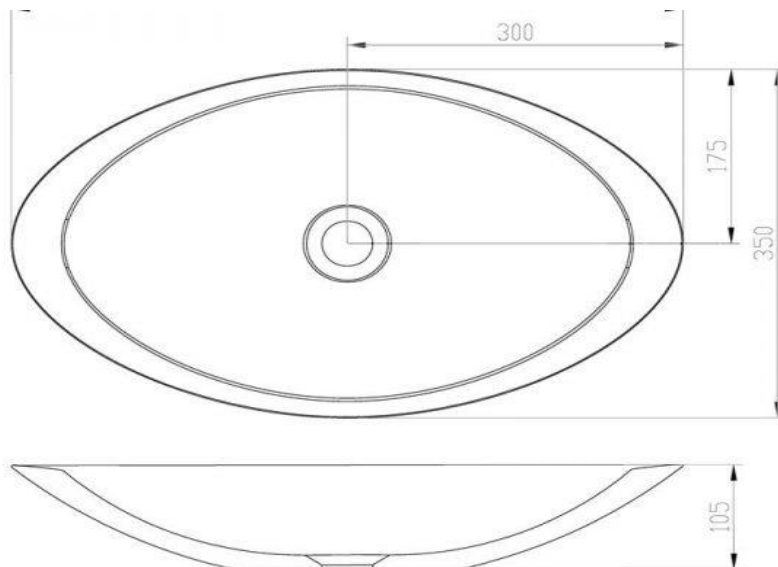

iStone Oval Basin

WD3857SQ

iStone Oval Basin 600 x 105 x 350mm Snow Quartz

iStone snow quartz oval basin

600mm wide x 105mm high x 350mm deep

Made from a solid homogeneous composite material which is dimensionally accurate, inert, non toxic, durable and repairable.

Note: Klikclak wastes are sold separately

CARE AND USE

iStone Basins

iStone composite stone basins should be wiped clean regularly and are best cleaned with cream or mild abrasive cleaners. Do not use harsh abrasives on the basin surfaces.

LIMITED PRODUCT WARRANTIES

To be read in conjunction with and subject to all terms and conditions contained in the Waterware 'Producer Statement' available on-line (<http://www.waterware.co.nz/media-downloads>) From date of purchase, Waterware Services warrants products from the following categories to be free from manufacturing defect subject to exclusions (if applicable):

Category	Domestic Installations	Commercial Installations	Exclusions	Wels
Basins	5 years parts and labour	1 years parts and labour	None	Not required