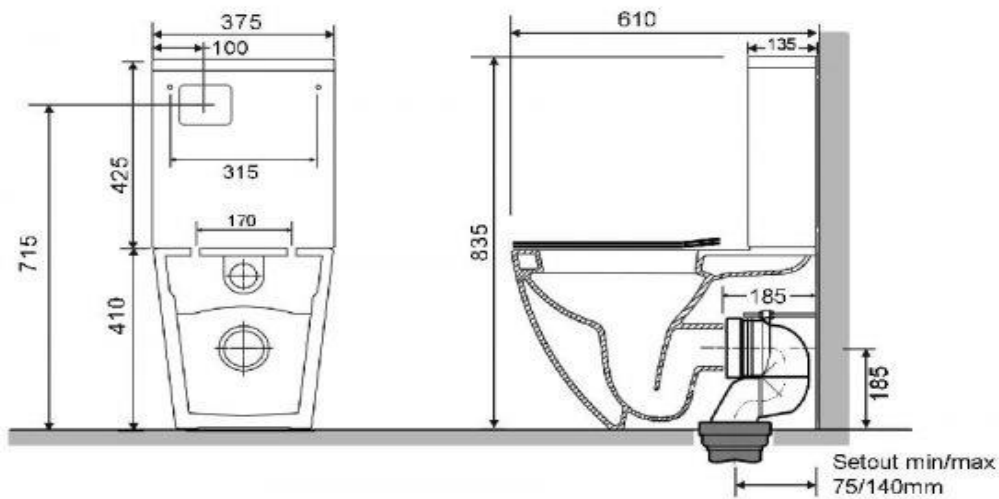

Luci2 Back To Wall Suite Thick Seat

WDLU1000RT

Luci2 Toilet Suite with Soft Close Thick Seat

The Luci2 toilet by Verotti is a high quality back to wall suite featuring;

Compact 610mm deep design

Thick profile soft close seat with a quick release stainless steel hinge

Rimless technology for increased flush velocity and excellent clearing capability

Steep sided unobstructed bowl

P trap with an adjustable S trap waste adaptor

Looking from the front; LHS top, back both sides bottom side connection options