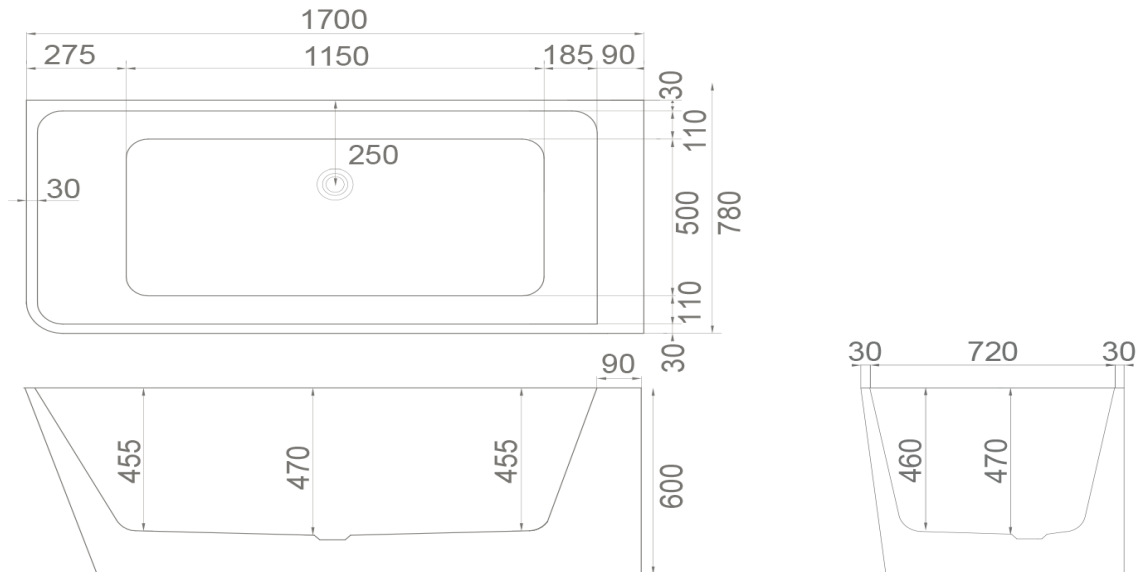

Tilt Right Hand Corner Bath 1700mm

BPBA1705R

Tilt Right Hand Corner Bath 1700mm Gloss White

1700mm right hand corner bath in high quality pure gloss acrylic

Adjustable feet

Includes 'klikklak' pop-up waste