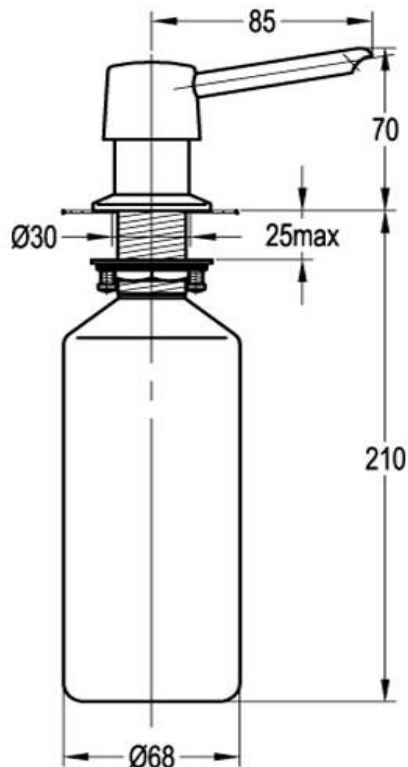

Deck Mounted Soap Dispenser Chrome

FLOVA®

FW2053

Soap Dispenser

Deck mounted liquid soap dispenser.
Chrome plated brass spout and body.
500ml capacity bottle.

CARE AND USE

Tapware

All finishes are smooth, abrasion resistant, corrosion resistant, fade-proof and easy to clean. All finishes are super hard wearing surfaces that won't chip, peel or tarnish with normal use. All surfaces should be regularly wiped clean with non scouring, neutral wash solutions.