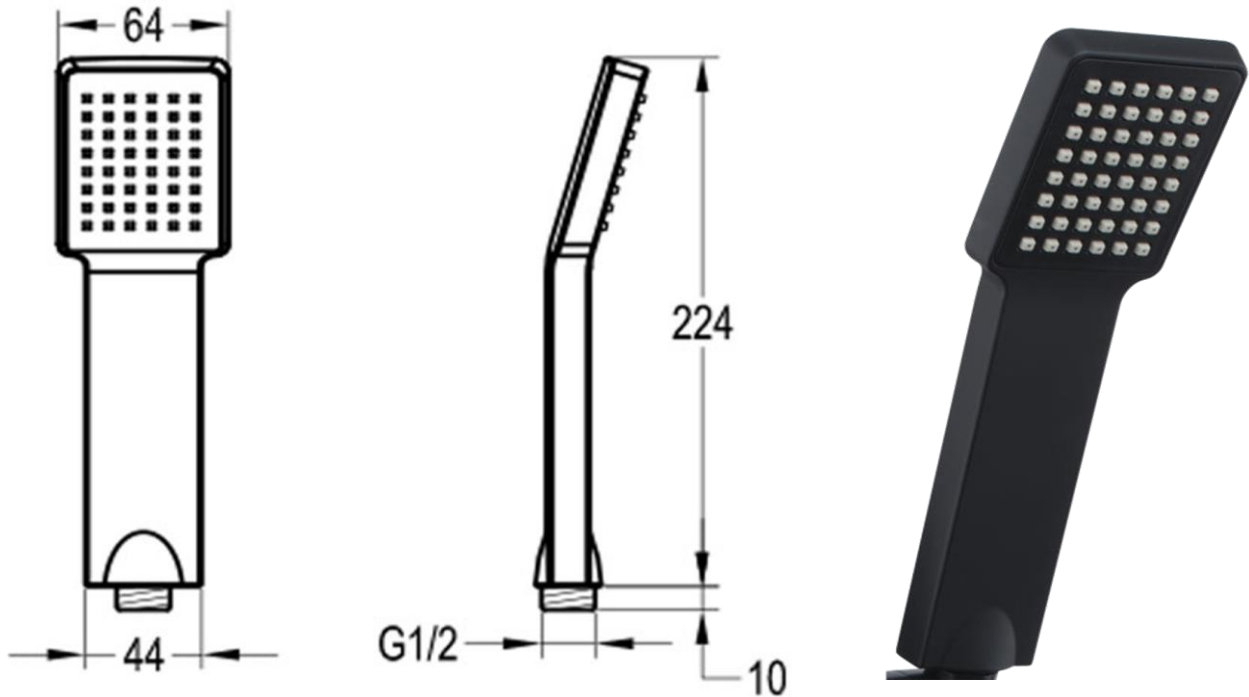

1 Function Hand Shower

FW550BL
1 Function Hand Shower Matte Black

One function hand shower in matte black
Mains pressure only
Recommended working pressure 200 – 500kPa (balanced)
WELS 3 Star 7.5L/min

CARE AND USE