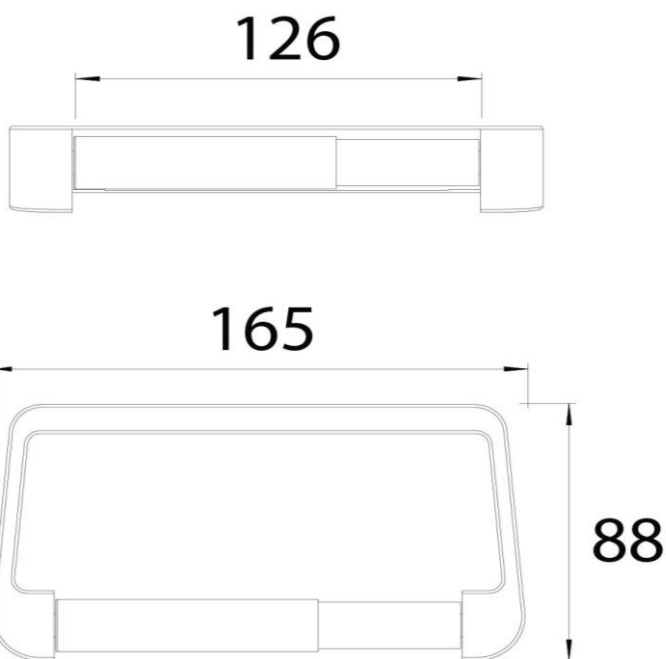

## Mode Toilet Roll Holder Satin Black

FW6921BL

Mode Toilet Roll Holder Satin Black

Wall mounted toilet roll holder finished in satin black.