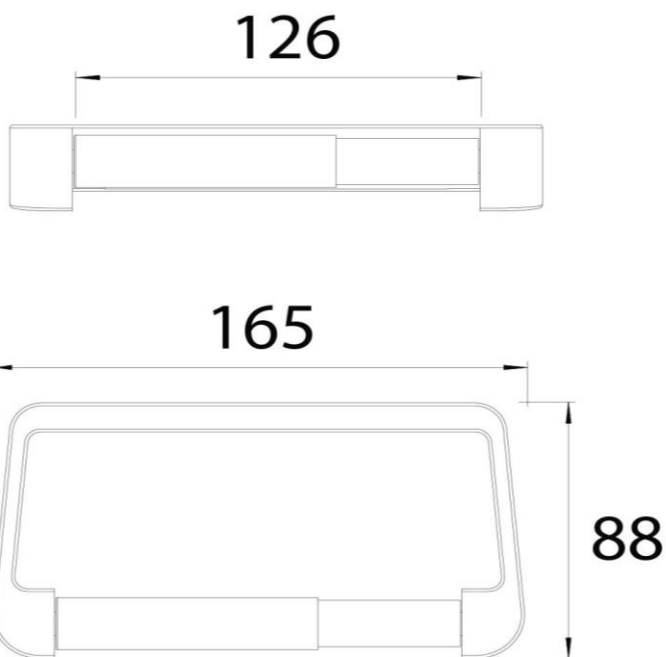

## Mode Toilet Roll Holder Brushed Nickel

FW6921BN

Mode Toilet Roll Holder Brushed Nickel

Wall mounted toilet roll holder finished in brushed nickel.