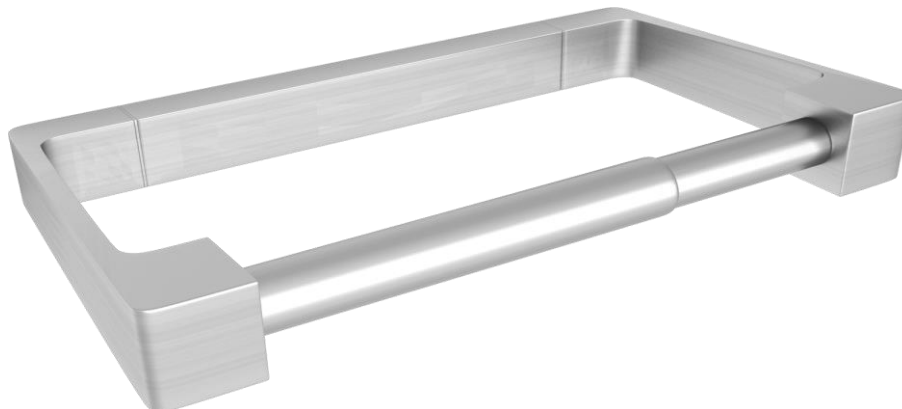

## Mode Toilet Roll Holder Brushed Nickel

FW6921BN

Mode Toilet Roll Holder Brushed Nickel

Wall mounted toilet roll holder finished in brushed nickel.