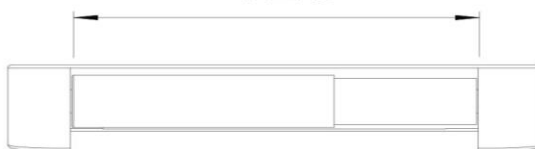

Mode Toilet Roll Holder Chrome

FW6921CP

Mode Toilet Roll Holder Chrome

Wall mounted toilet roll holder finished in chrome.

126

165

88

CARE AND USE