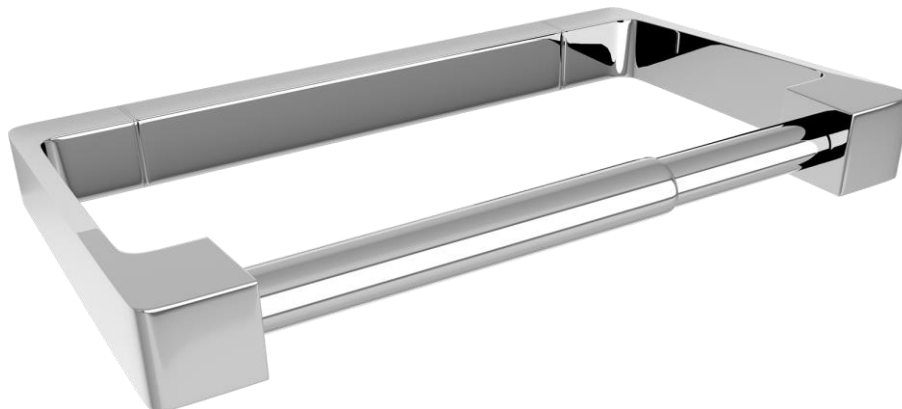

Mode Toilet Roll Holder Chrome

FW6921CP

Mode Toilet Roll Holder Chrome

Wall mounted toilet roll holder finished in chrome.

126

165

88

CARE AND USE