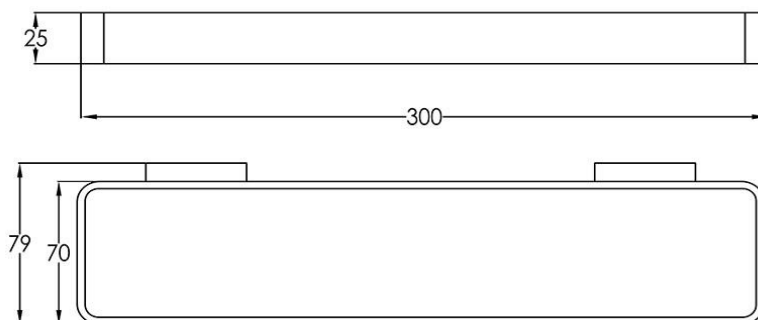

Scarab Short Towel Rail

TUNE

FW7912ABG

Scarab Short Towel Rail Brushed Gold

Wall mounted towel rail 300mm long

CARE AND USE

Tapware

All finishes are smooth, abrasion resistant, corrosion resistant, fade-proof and easy to clean. All finishes are super hard wearing surfaces that won't chip, peel or tarnish with normal use. All surfaces should be regularly wiped clean with non scouring, neutral wash solutions.