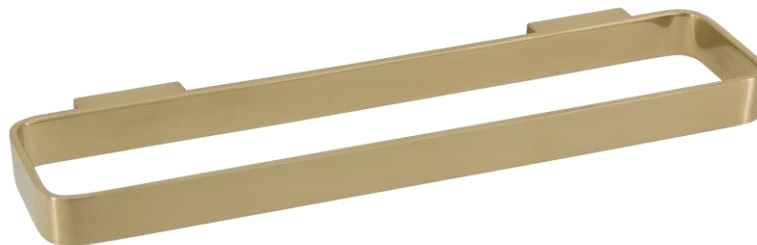

Scarab Short Towel Rail

TUNE

FW7912ABG

Scarab Short Towel Rail Brushed Gold

Wall mounted towel rail 300mm long

CARE AND USE

Tapware

All finishes are smooth, abrasion resistant, corrosion resistant, fade-proof and easy to clean. All finishes are super hard wearing surfaces that won't chip, peel or tarnish with normal use. All surfaces should be regularly wiped clean with non scouring, neutral wash solutions.