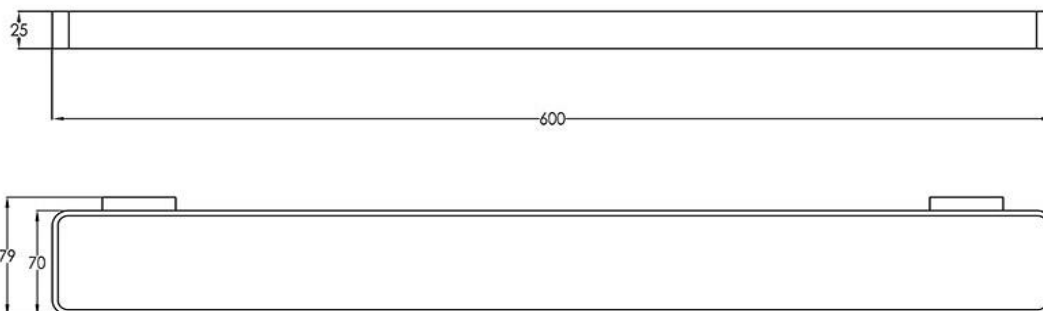

Loft Long Towel Rail Brushed Copper

TUNE

FW7912BC

Loft Long Towel Rail

Wall mounted towel rail 600mm long in a brushed copper finish

CARE AND USE

Tapware

All finishes are smooth, abrasion resistant, corrosion resistant, fade-proof and easy to clean. All finishes are super hard wearing surfaces that won't chip, peel or tarnish with normal use. All surfaces should be regularly wiped clean with non scouring, neutral wash solutions.