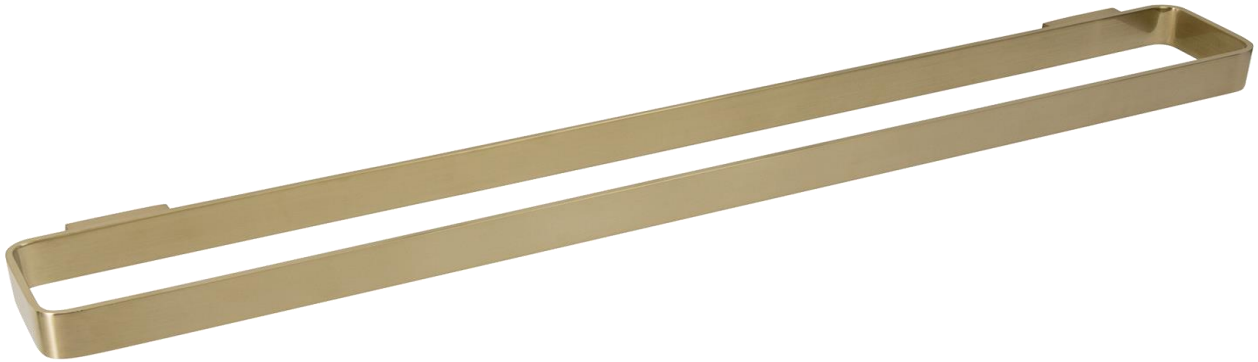

Scarab Long Towel Rail

FW7912BG

Scarab Long Towel Rail Brushed Gold

Wall mounted towel rail 600mm long in a brushed gold finish

CARE AND USE

Tapware

All finishes are smooth, abrasion resistant, corrosion resistant, fade-proof and easy to clean. All finishes are super hard wearing surfaces that won't chip, peel or tarnish with normal use. All surfaces should be regularly wiped clean with non scouring, neutral wash solutions.