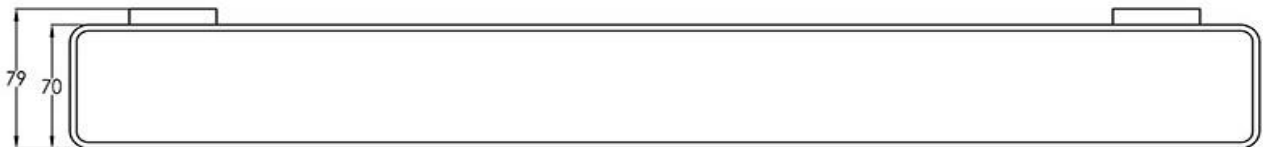

Scarab Long Towel Rail

FW7912BG

Scarab Long Towel Rail Brushed Gold

Wall mounted towel rail 600mm long in a brushed gold finish

CARE AND USE

Tapware

All finishes are smooth, abrasion resistant, corrosion resistant, fade-proof and easy to clean. All finishes are super hard wearing surfaces that won't chip, peel or tarnish with normal use. All surfaces should be regularly wiped clean with non scouring, neutral wash solutions.