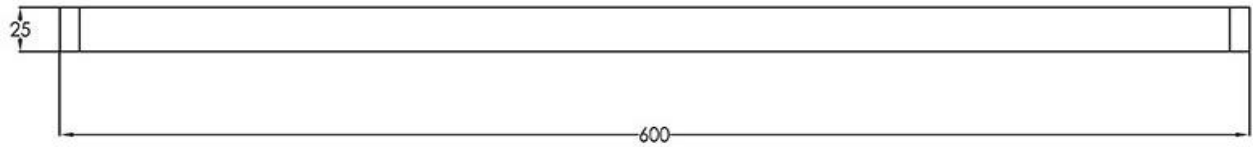

Scarab Long Towel Rail

FW7912BG

Scarab Long Towel Rail Brushed Gold

Wall mounted towel rail 600mm long in a brushed gold finish

CARE AND USE

Tapware

All finishes are smooth, abrasion resistant, corrosion resistant, fade-proof and easy to clean. All finishes are super hard wearing surfaces that won't chip, peel or tarnish with normal use. All surfaces should be regularly wiped clean with non scouring, neutral wash solutions.