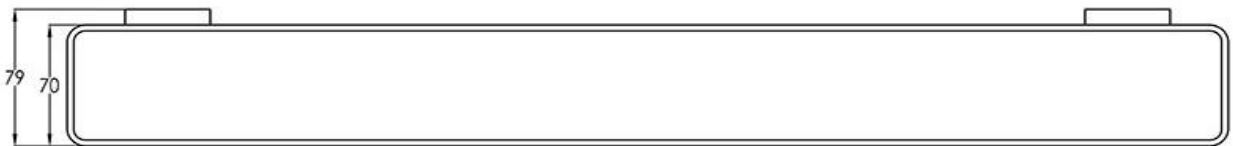

Loft Long Towel Rail

TUNE

FW7912GM

Loft Long Towel Rail Gun Metal

Wall mounted towel rail 600mm long in a gun metal finish

CARE AND USE

Tapware

All finishes are smooth, abrasion resistant, corrosion resistant, fade-proof and easy to clean. All finishes are super hard wearing surfaces that won't chip, peel or tarnish with normal use. All surfaces should be regularly wiped clean with non scouring, neutral wash solutions.