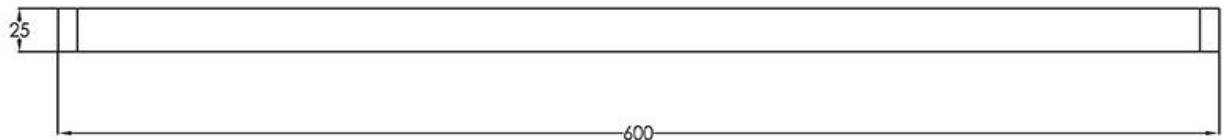

Loft Long Towel Rail

TUNE

FW7912GM

Loft Long Towel Rail Gun Metal

Wall mounted towel rail 600mm long in a gun metal finish

CARE AND USE

Tapware

All finishes are smooth, abrasion resistant, corrosion resistant, fade-proof and easy to clean. All finishes are super hard wearing surfaces that won't chip, peel or tarnish with normal use. All surfaces should be regularly wiped clean with non scouring, neutral wash solutions.