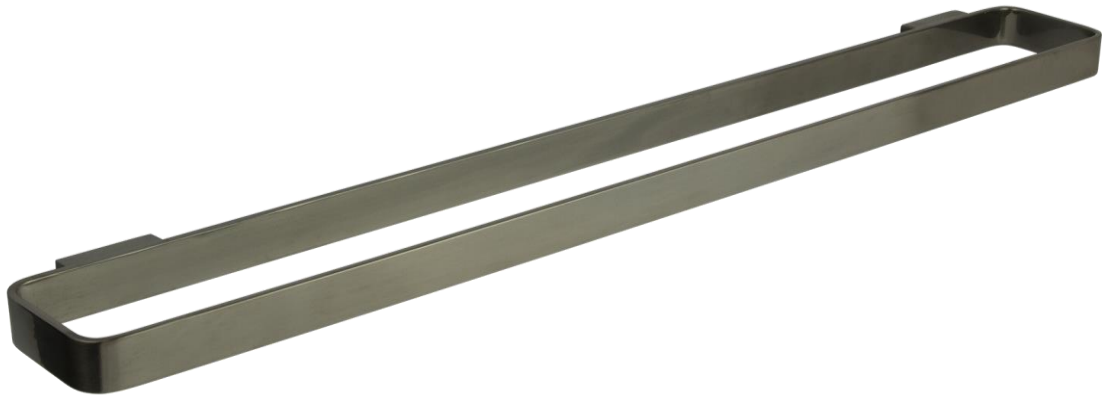

Loft Long Towel Rail

TUNE

FW7912GM

Loft Long Towel Rail Gun Metal

Wall mounted towel rail 600mm long in a gun metal finish

CARE AND USE

Tapware

All finishes are smooth, abrasion resistant, corrosion resistant, fade-proof and easy to clean. All finishes are super hard wearing surfaces that won't chip, peel or tarnish with normal use. All surfaces should be regularly wiped clean with non scouring, neutral wash solutions.