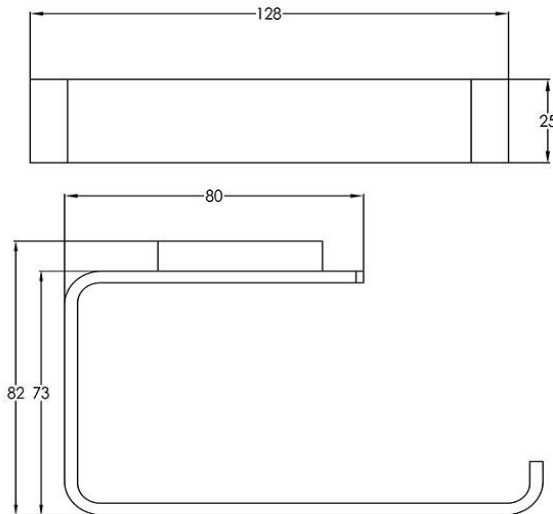

Toilet Roll Holder

FW7921BN

Urban Toilet Roll Holder Brushed Nickel

Wall mounted toilet roll holder finished in brushed nickel
Solid stainless steel construction

CARE AND USE

Tapware

All finishes are smooth, abrasion resistant, corrosion resistant, fade-proof and easy to clean. All finishes are super hard wearing surfaces that won't chip, peel or tarnish with normal use. All surfaces should be regularly wiped clean with non scouring, neutral wash solutions.