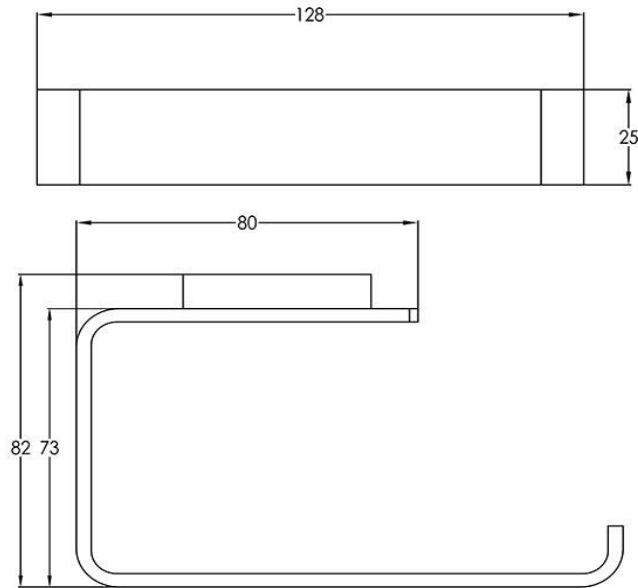

Loft Toilet Roll Holder

TUNE

FW7921GM

Loft Toilet Roll Holder Gun Metal

Wall mounted toilet roll holder in a gun metal finish

CARE AND USE

Tapware

All finishes are smooth, abrasion resistant, corrosion resistant, fade-proof and easy to clean. All finishes are super hard wearing surfaces that won't chip, peel or tarnish with normal use. All surfaces should be regularly wiped clean with non scouring, neutral wash solutions.