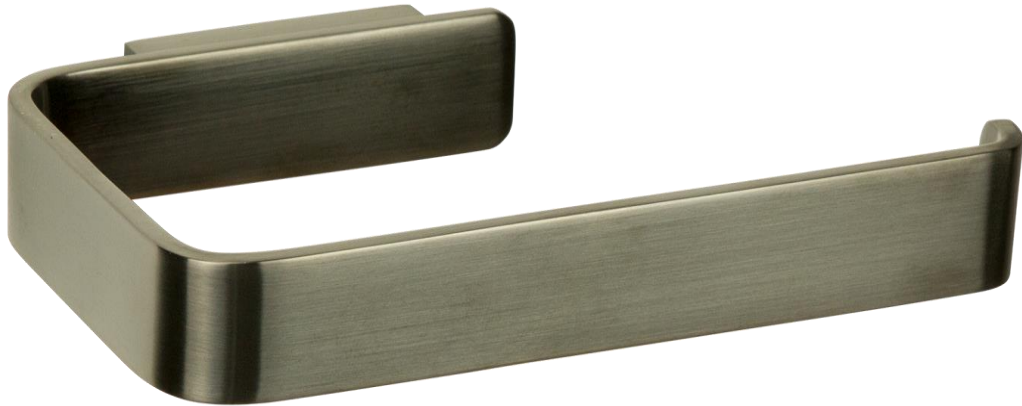

Loft Toilet Roll Holder

TUNE

FW7921GM

Loft Toilet Roll Holder Gun Metal

Wall mounted toilet roll holder in a gun metal finish

CARE AND USE

Tapware

All finishes are smooth, abrasion resistant, corrosion resistant, fade-proof and easy to clean. All finishes are super hard wearing surfaces that won't chip, peel or tarnish with normal use. All surfaces should be regularly wiped clean with non scouring, neutral wash solutions.