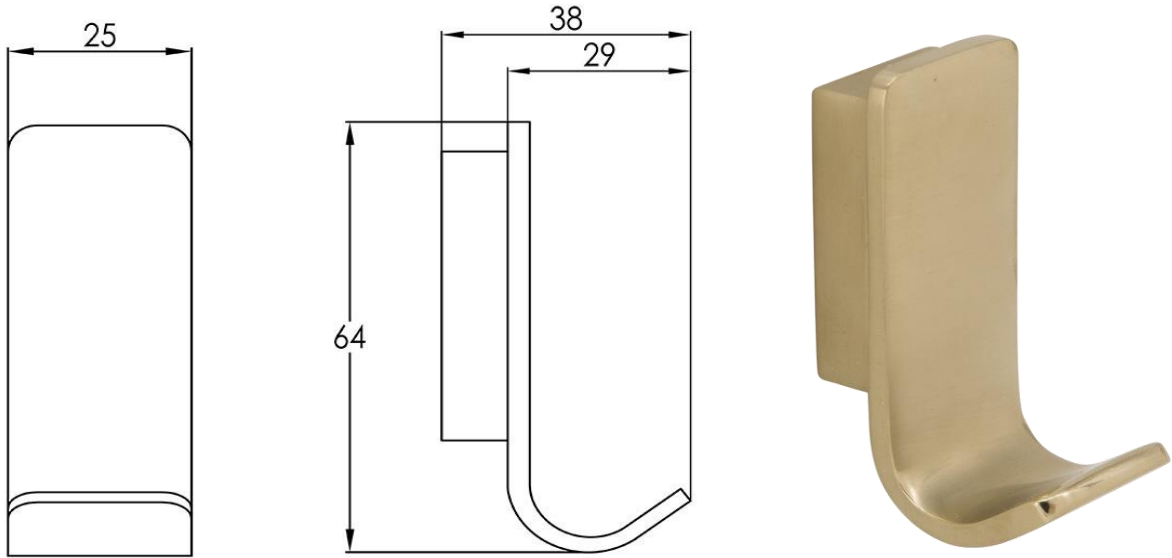

Scarab Robe Hook

TUNE

FW7922BG

Scarab Robe Hook Brushed Gold

Wall mounted robe hook in a brushed gold finish

CARE AND USE

Tapware

All finishes are smooth, abrasion resistant, corrosion resistant, fade-proof and easy to clean. All finishes are super hard wearing surfaces that won't chip, peel or tarnish with normal use. All surfaces should be regularly wiped clean with non scouring, neutral wash solutions.