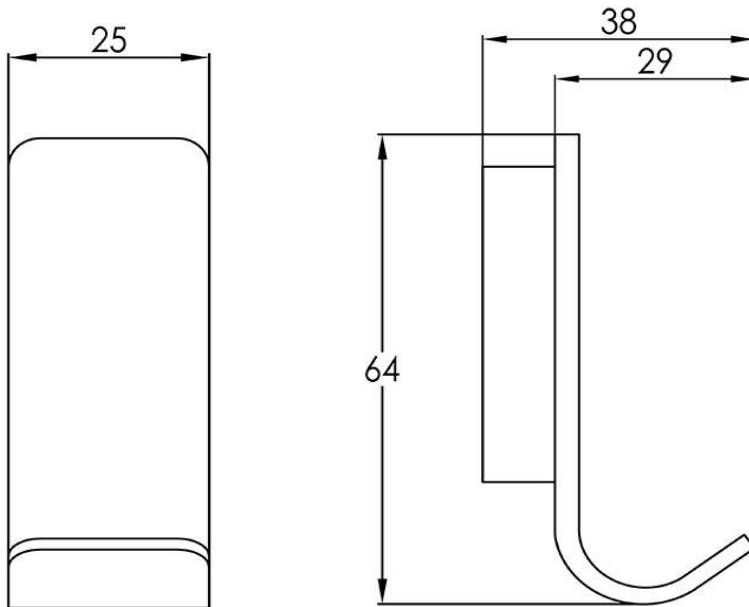

## Robe Hook

**TUNE**

FW7922BN

Urban Robe Hook Brushed Nickel

Wall mounted robe hook finished in brushed nickel  
Solid stainless steel construction