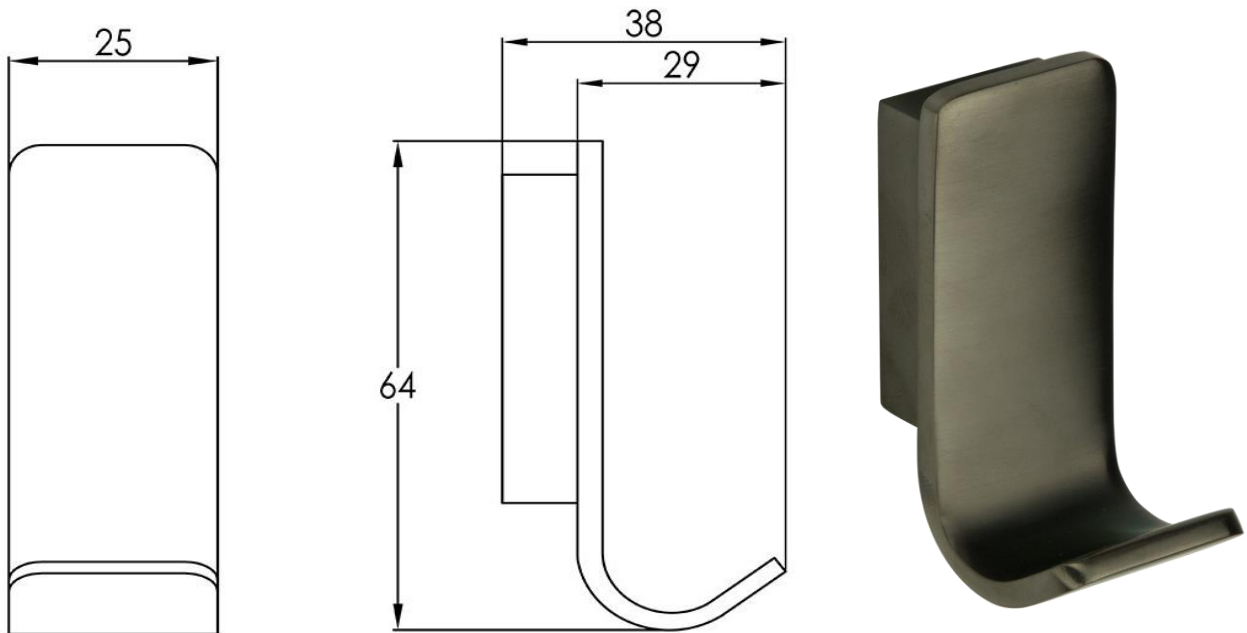

## Loft Robe Hook

**TUNE**

FW7922GM

Loft Robe Hook Gun Metal

Wall mounted robe hook in a gun metal finish