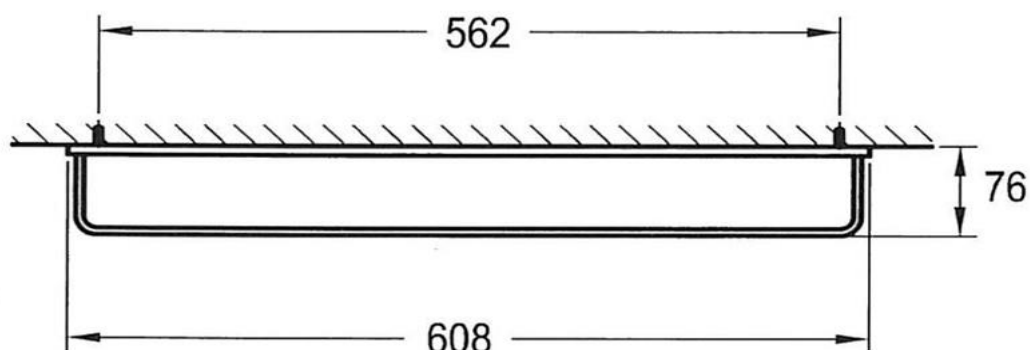

Cubic Long Towel Rail 610mm Chrome

FLOVA®

FW8912

Cubic Long Towel Rail 610mm

Wall mounted towel rail 610mm long

CARE AND USE

Tapware

All finishes are smooth, abrasion resistant, corrosion resistant, fade-proof and easy to clean. All finishes are super hard wearing surfaces that won't chip, peel or tarnish with normal use. All surfaces should be regularly wiped clean with non scouring, neutral wash solutions.