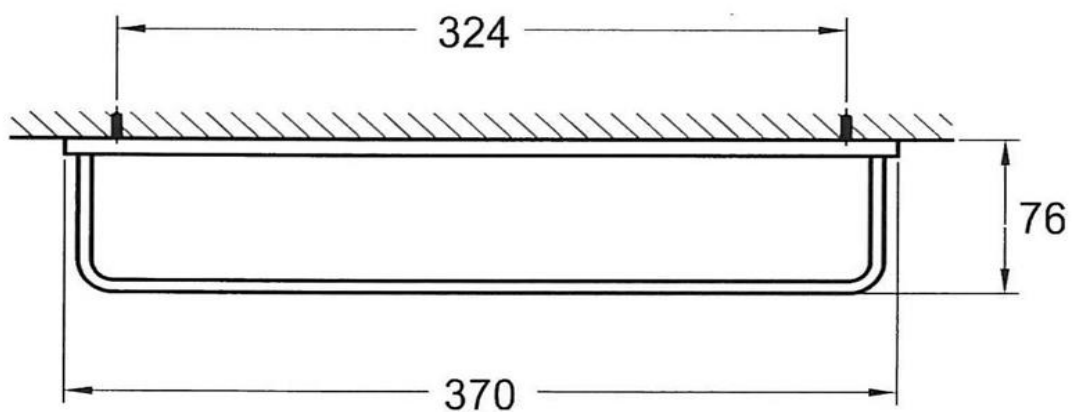

Cubic Short Towel Rail 370mm Chrome

FLOVA®

FW8912A

Cubic Short Towel Rail 370mm

Wall mounted towel rail 370mm long

CARE AND USE

Tapware

All finishes are smooth, abrasion resistant, corrosion resistant, fade-proof and easy to clean. All finishes are super hard wearing surfaces that won't chip, peel or tarnish with normal use. All surfaces should be regularly wiped clean with non scouring, neutral wash solutions.