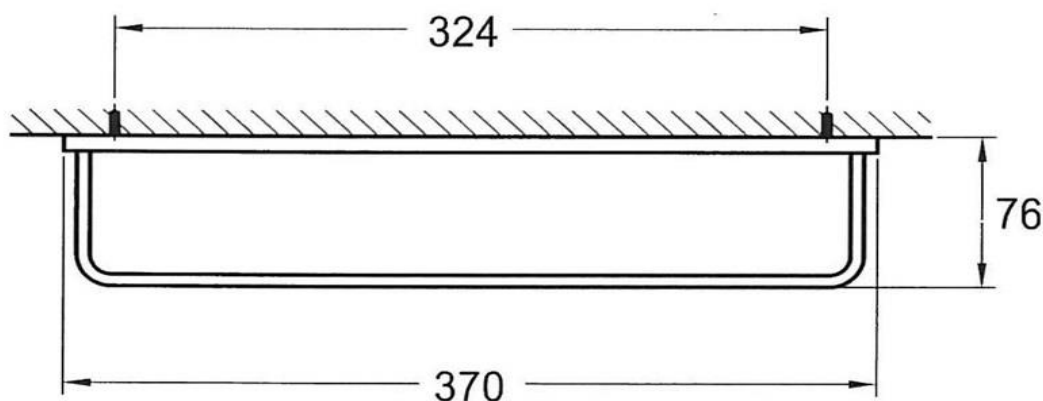

## Cubic Short Towel Rail 370mm Brushed Nickel

FLOVA®

FW8912ABN

Cubic Short Towel Rail 370mm

Wall mounted towel rail 370mm long in a brushed nickel finish.