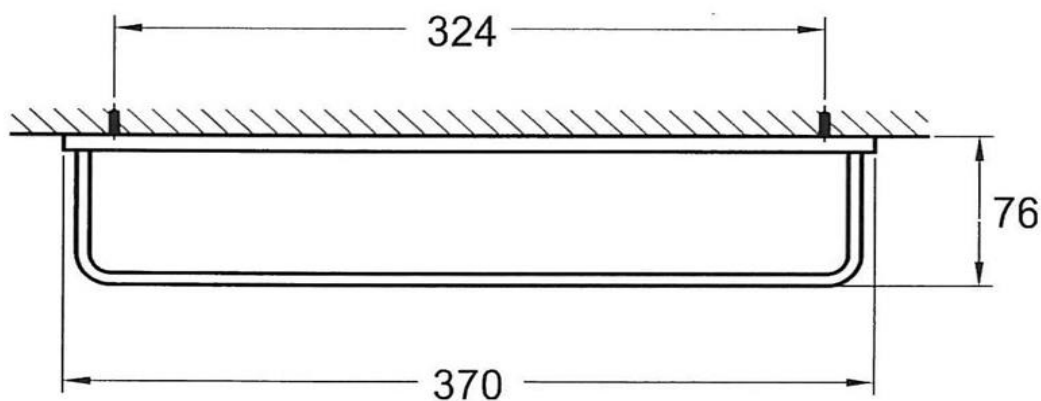

Cubic Short Towel Rail 370mm Gun Metal

FW8912AGM

Cubic Short Towel Rail 370mm

Wall mounted towel rail 370mm long in a gun metal finish.

CARE AND USE

Tapware

All finishes are smooth, abrasion resistant, corrosion resistant, fade-proof and easy to clean. All finishes are super hard wearing surfaces that won't chip, peel or tarnish with normal use. All surfaces should be regularly wiped clean with non scouring, neutral wash solutions.