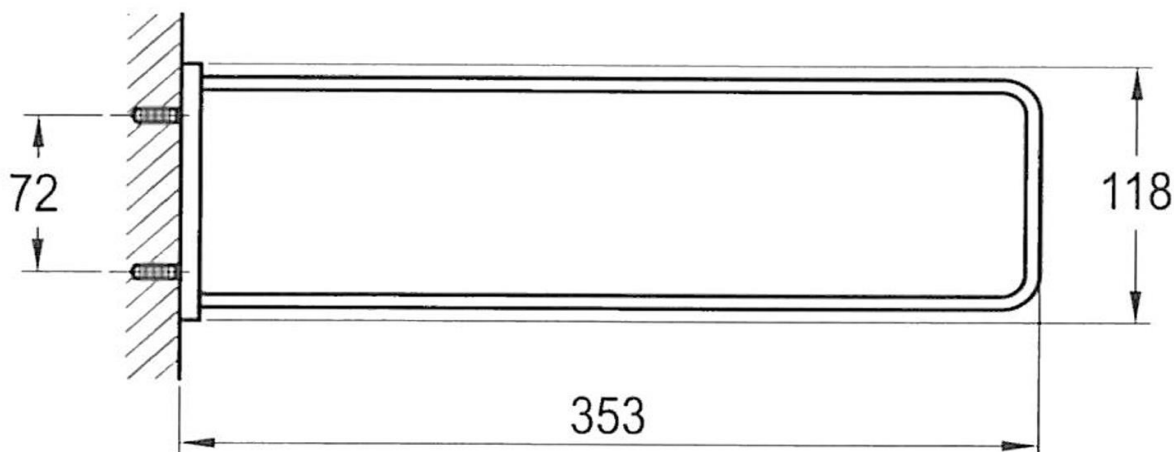

Cubic Towel Ring

FW8915

Cubic Towel Ring

Wall mounted narrow mount towel ring 355mm long

CARE AND USE

Tapware

All finishes are smooth, abrasion resistant, corrosion resistant, fade-proof and easy to clean. All finishes are super hard wearing surfaces that won't chip, peel or tarnish with normal use. All surfaces should be regularly wiped clean with non scouring, neutral wash solutions.